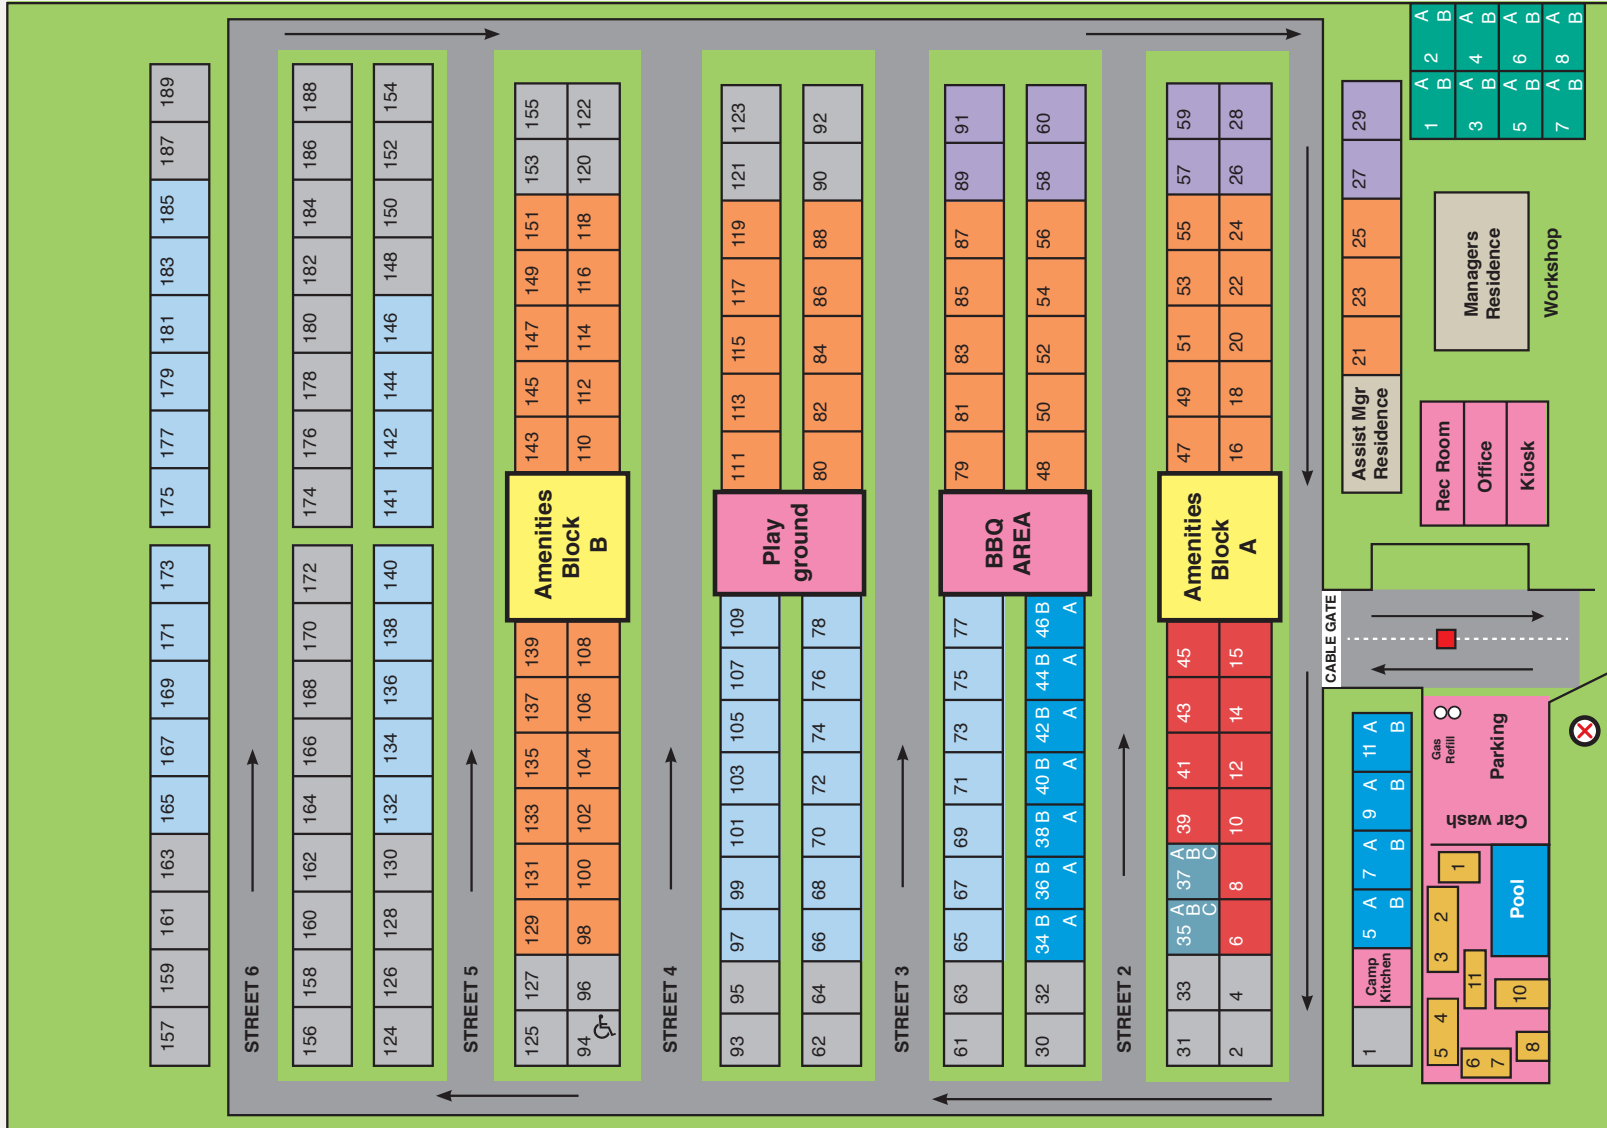

DISCOVERY PARKS

PILBARA, KARRATHA PARK MAP

- DELUXE
- SUPERIOR
- STANDARD
- MOTEL ROOMS
- ECONOMY
- ENSUITE SITES
- PERMANENT SITES
- POWERED SITES
- POWERED TENT SITES
- STAFF BUILDINGS
- COMMON AREAS
- AMENITIES
- ⊙ = DUMP POINT
- ⊗ = EMERGENCY ASSEMBLY AREA