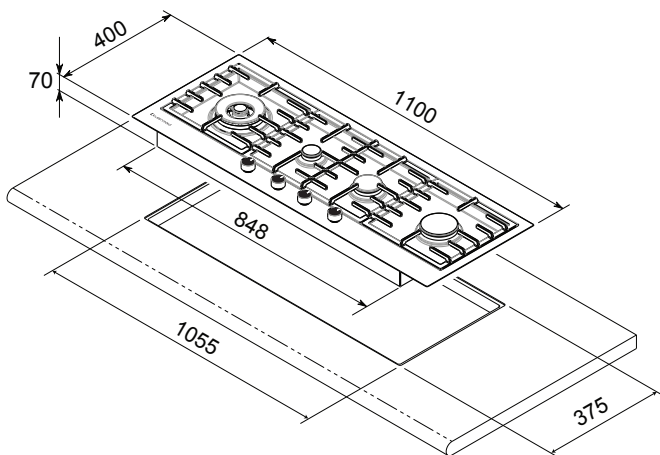

QUALITY ASSURED

J11316_22