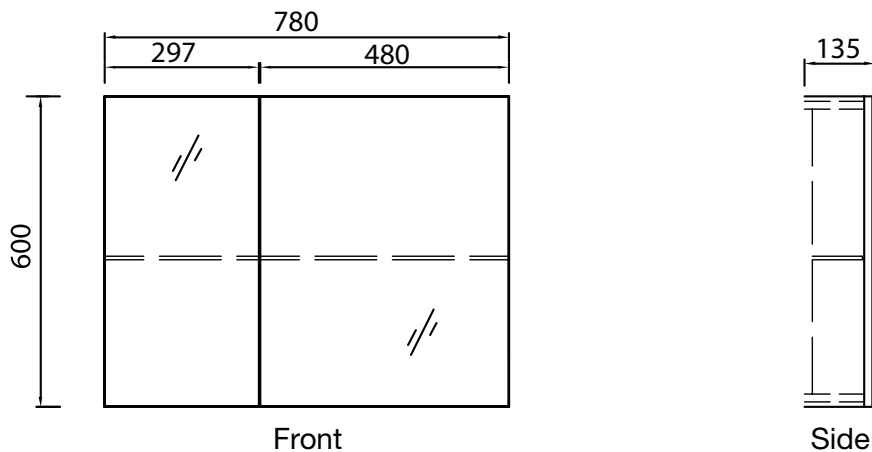

Manufactured by

PARISI