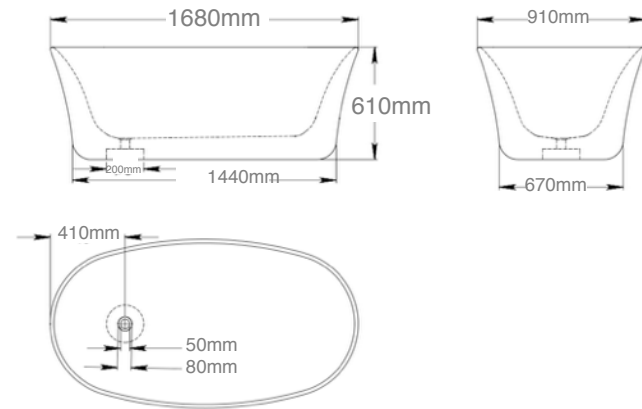

MODEL **CALMO BATHS**

COLOUR **PIETRA GREY**

SHAPE **ROUND**

MADE OF **NATURAL MARBLE**

FINISH **MATTE (HONED)**

CODE **PGBH1680**

LENGTH 1680

WIDTH 910

HEIGHT 610

WASTE 32

DIMENSIONS ARE IN MM

M A M O 