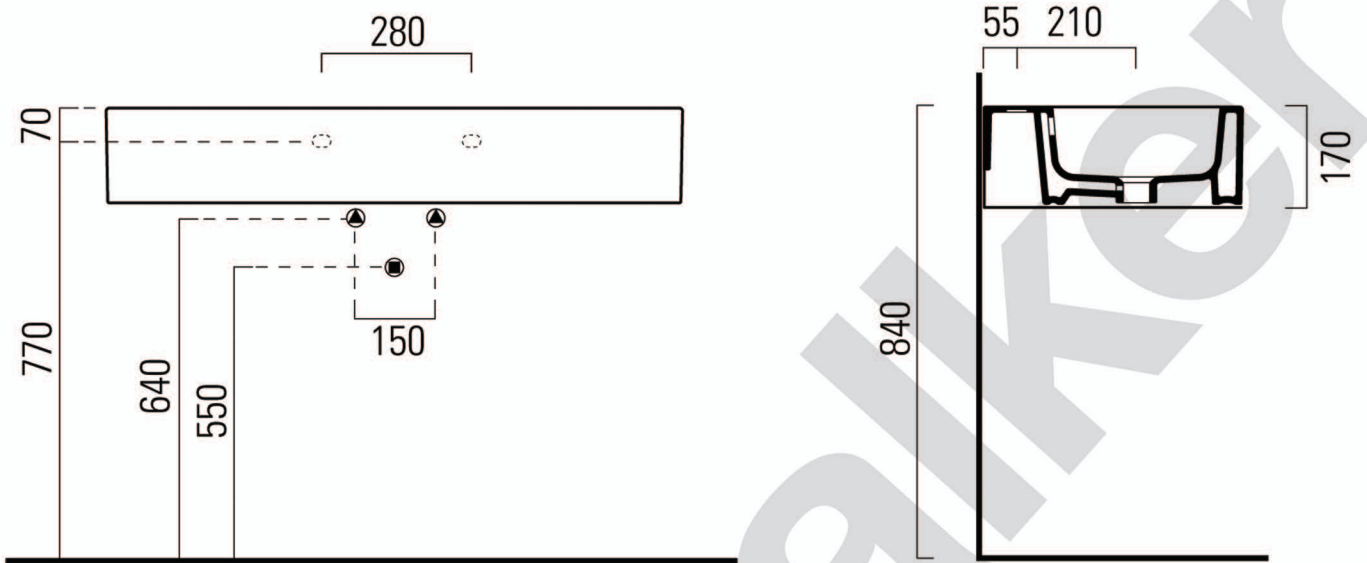

TRACCIA

A90.89.100 Washbasin 100x45cm

Wall or Bench Mtd, available as 0, 1 or 3TH

aw™

astrawalker™