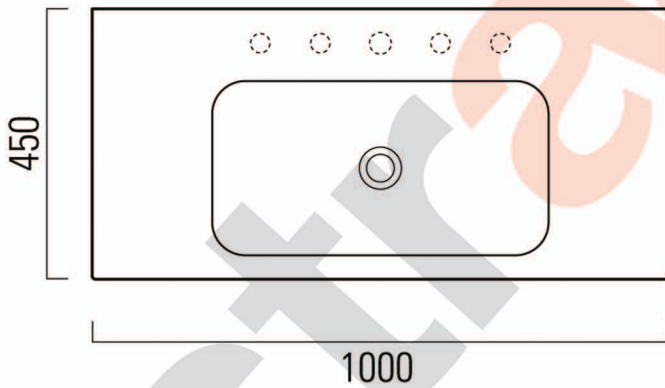

TRACCIA

A90.89.100 Washbasin 100x45cm

Wall or Bench Mtd, available as 0, 1 or 3TH

aw™

astrawalker™