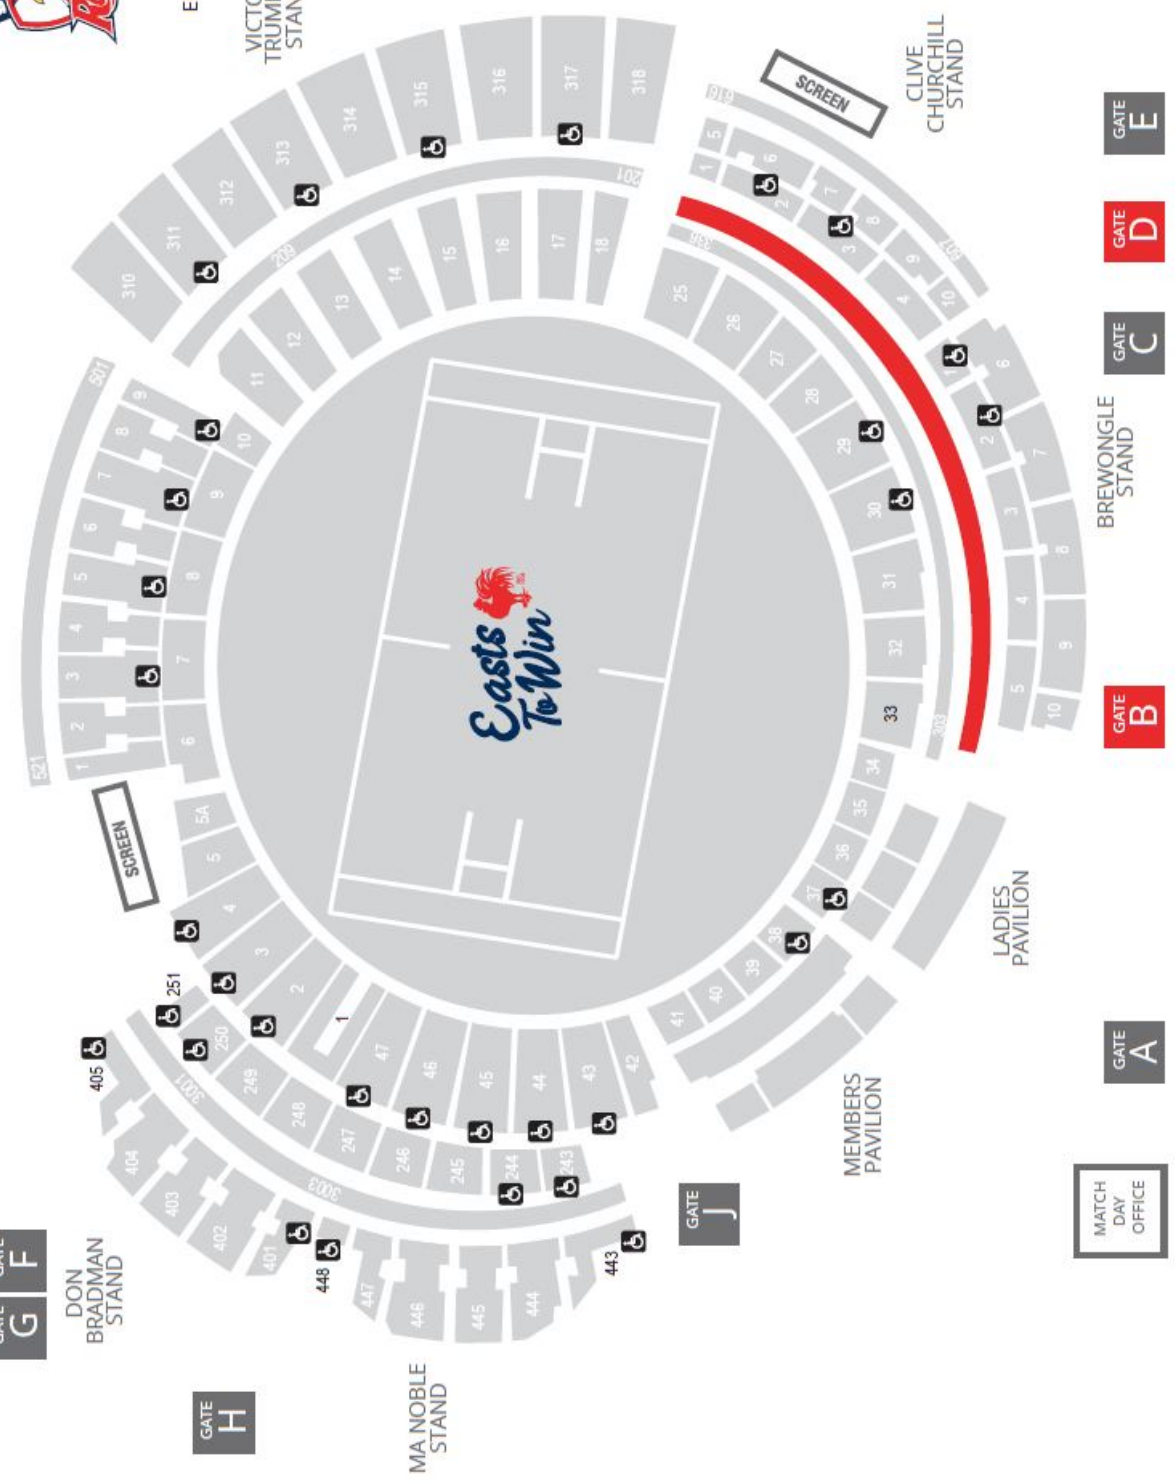

OPEN AIR BOXES
ENTER VIA GATE B OR D

VICTOR
TRUMPER
STAND

CLIVE
CHURCHILL
STAND

BILL
O'REILLY
STAND

DALLY
MESSENGER
STAND

DON
BRADMAN
STAND

MA NOBLE
STAND

MEMBERS
PAVILION

LADIES
PAVILION

DRIVER AVENUE

MATCH
DAY
OFFICE

GATE
A

GATE
B

GATE
C

GATE
D

GATE
E

OPEN AIR BOXES DISABLED SEATING AVAILABLE