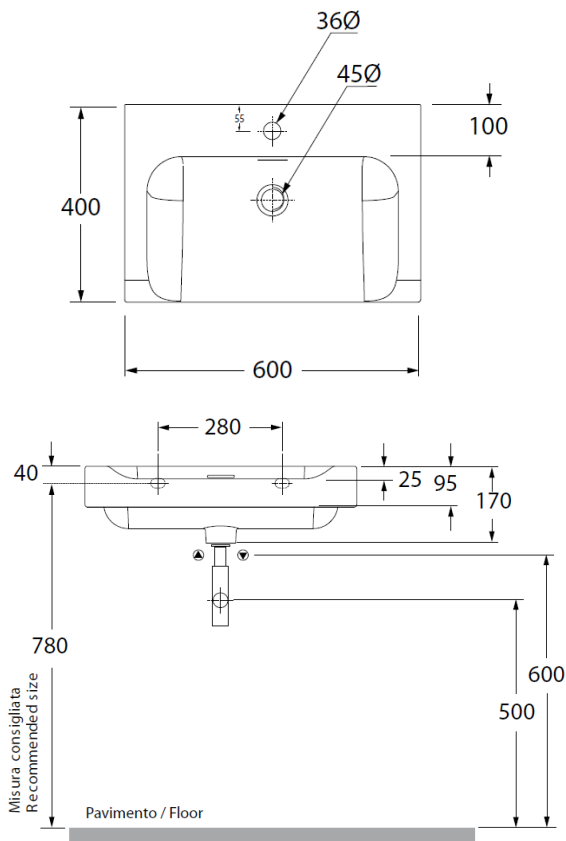

**INKA PROJECT 60cm
SEMI RECESSED BASIN**
(341101 - White)
(341104 - Gloss Black)
(341131 - Matt Black)

KERASAN

Requires:
32mm Overflow Plug & Waste
(Sold Separately)

Proudly imported and distributed by
Gro Agencies Pty Ltd
Unit 2 / 37 Howe St, Osborne Park, WA, 6017
P 08 9446 3288 E info@groagencies.com.au W www.groagencies.com.au