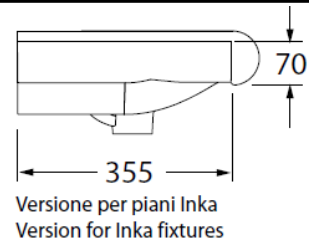

**INKA PROJECT 60cm
SEMI RECESSED BASIN**
(341101 - White)
(341104 - Gloss Black)
(341131 - Matt Black)

KERASAN

Requires:
32mm Overflow Plug & Waste
(Sold Separately)

Proudly imported and distributed by
Gro Agencies Pty Ltd
Unit 2 / 37 Howe St, Osborne Park, WA, 6017
P 08 9446 3288 E info@groagencies.com.au W www.groagencies.com.au