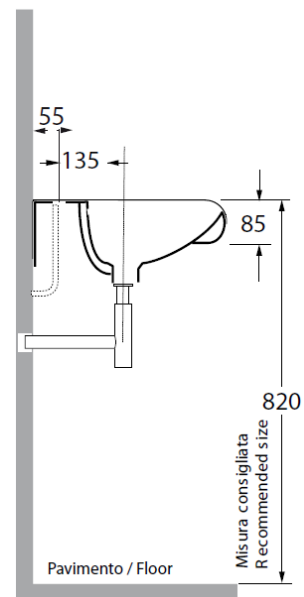

**INKA PROJECT 60cm
SEMI RECESSED BASIN**
(341101 - White)
(341104 - Gloss Black)
(341131 - Matt Black)

KERASAN

Requires:
32mm Overflow Plug & Waste
(Sold Separately)

Proudly imported and distributed by
Gro Agencies Pty Ltd
Unit 2 / 37 Howe St, Osborne Park, WA, 6017
P 08 9446 3288 E info@groagencies.com.au W www.groagencies.com.au