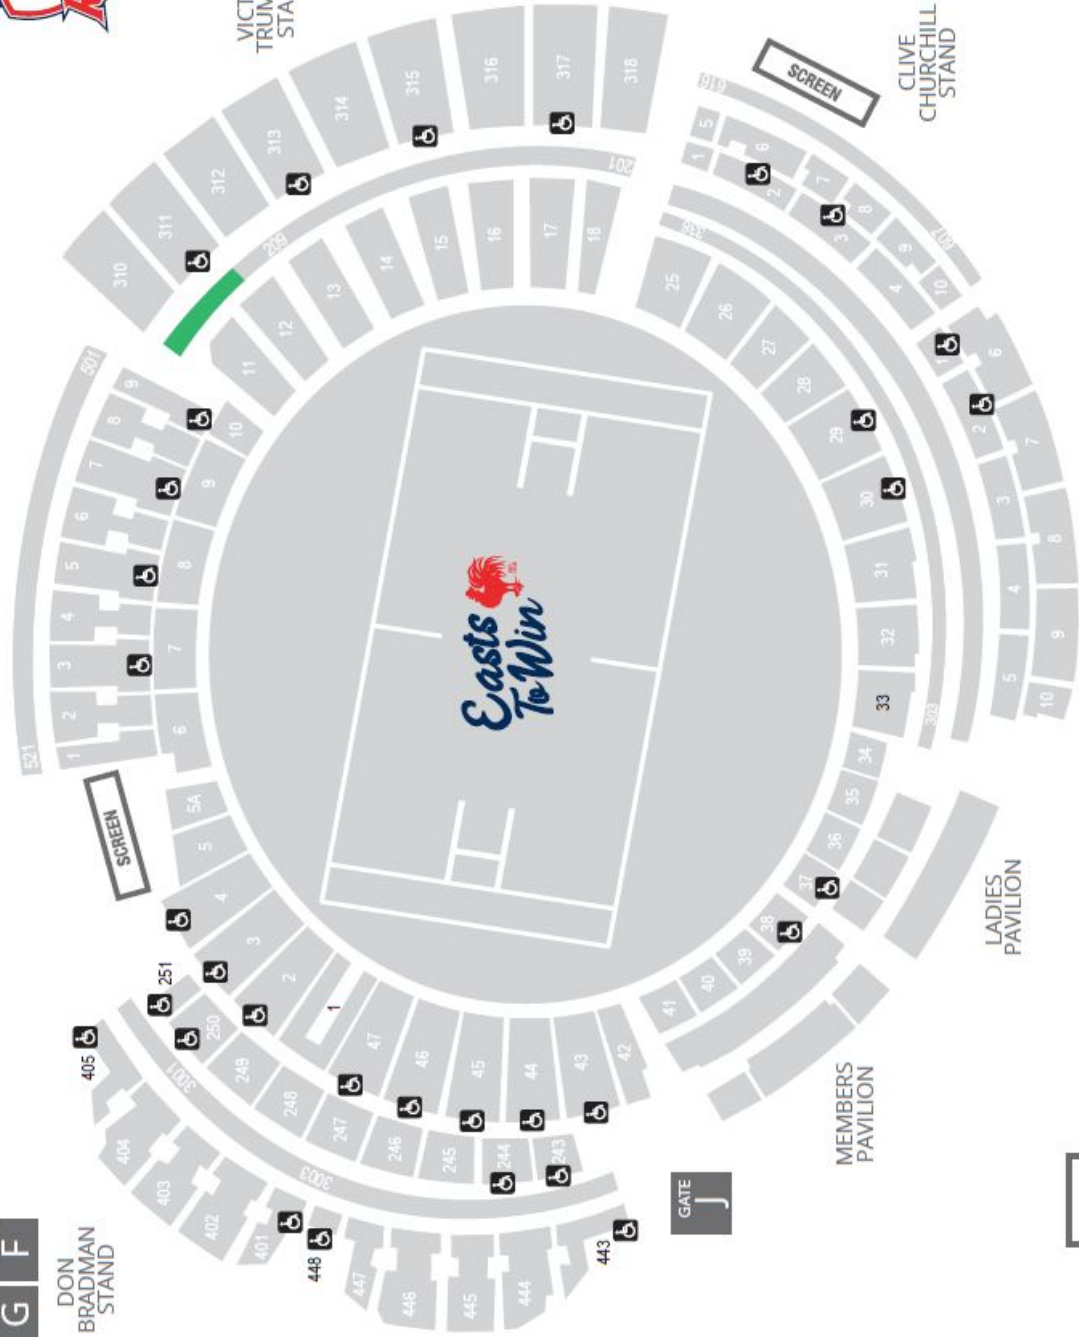

THE CAPTAINS CLUB
ENTER VIA GATE E

VICTOR
TRUMPER
STAND

CLIVE
CHURCHILL
STAND

BILL
O'REILLY
STAND

DAILY
MESSENGER
STAND

DON
BRADMAN
STAND

MA NOBLE
STAND

MEMBERS
PAVILION

LADIES
PAVILION

GATE E

GATE D

GATE C

BREWONGLE
STAND

GATE B

GATE A

MATCH
DAY
OFFICE

GATE J

DRIVER AVENUE

THE CAPTAINS CLUB  DISABLED SEATING AVAILABLE