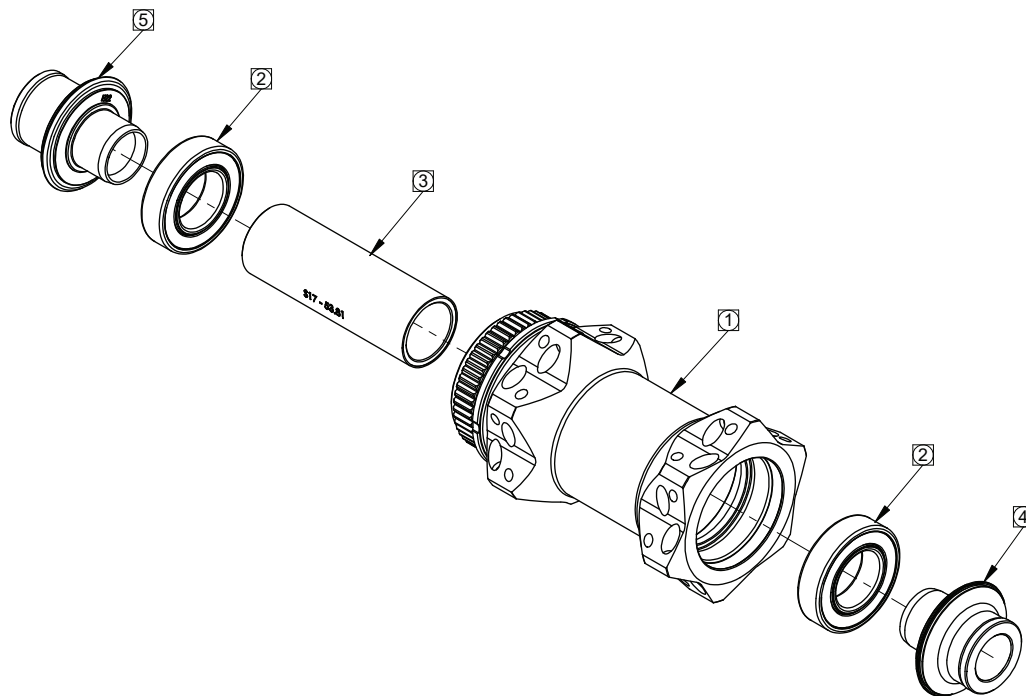

GW TR3 FRNT DB 12100 24H

ITEM #	PART #	DESCRIPTION	QTY
1	N/A	Hub Shell	1
2	22121	END CAP, GW DB FRNT 12MM TA	1
3	N/A	See #2	
4	20156	BEARING, 6902, ENDURO	1
5	22161	AXLE, GW FRONT TA	1

WARNING: The information contained herein is proprietary and confidential to Reynolds Cycling and Reynolds Cycling affiliates. This document is not intended for public distribution or disclosure. This document may be referenced and reproduced for and by Reynolds Cycling and Reynolds Cycling affiliates only.