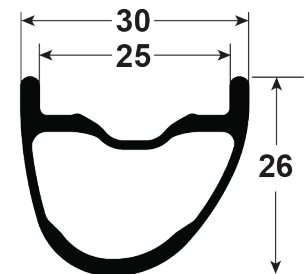

G650

446-39257-1200	WS, G650 TSS CL SHIM 24/24H 142	
446-39257-2000	W, G650 TSS CL FRONT 24H 100	1
436-39262-5240	D RIM, G650 24H	1
20917	RIM TAPE, TUBELESS 28MM 5.5 M	1
16-38808-C001	SRX CL F Hub 24h BIK 100x12	1
21141	SPOKE, PDB 1415 SP 274MM BLK	24
20355	NIPPLE,EXT BLACK BRASS SQ HEAD	24
425-38991-001	DECAL, VINYL G650	1
441-39344-B045	W ACC KIT, BASE +45 BRASS FRNT	1
21011	VALVE STEM, TUBELESS 45MM LONG	1
281-31519-K002	SRC/SRX Front Hub 15mm End Cap Kit	1
446-39257-2200	W, G650 TSS CL SHIM 24H 142	1
436-39262-5240	D RIM, G650 24H	1
20917	RIM TAPE, TUBELESS 28MM 5.5 M	1
16-38810-C001	SRX CL R Hub 24h 142x12 HG11 3P AL	1
21141	SPOKE, PDB 1415 SP 274MM BLK	12
21141	SPOKE, PDB 1415 SP 274MM BLK	12
20355	NIPPLE,EXT BLACK BRASS SQ HEAD	24
425-38991-001	DECAL, VINYL G650	1
281-31520-K013	SRC/SRX FH BODY KIT XDR ALLOY 3-PAWL	1
441-39343-B045	W ACC KIT, BASE +45 BRASS	1
21011	VALVE STEM, TUBELESS 45MM LONG	1

FREEHUB OPTIONS

281-31520-K006	SRC/SRX FH Body Kit HG Rd Alloy 3 Pawl
281-31520-K013	SRC/SRX FH Body Kit XDR Alloy 3 Pawl

END CAP OPTIONS

281-31519-K019	SRX CL Front QR End Cap Kit
281-31519-K018	SRX CL Front 12mm End Cap Kit
281-31519-K017	SRX CL Front 15mm End Cap Kit
281-31519-K020	SRX CL Rear QR HG End Cap Kit
281-31519-K014	SRX CL Rear 12mm HG End Cap Kit
281-31519-K021	SRX CL Rear QR XDR End Cap Kit
281-31519-K015	SRX CL Rear 12mm XDR End Cap Kit

G700/G650