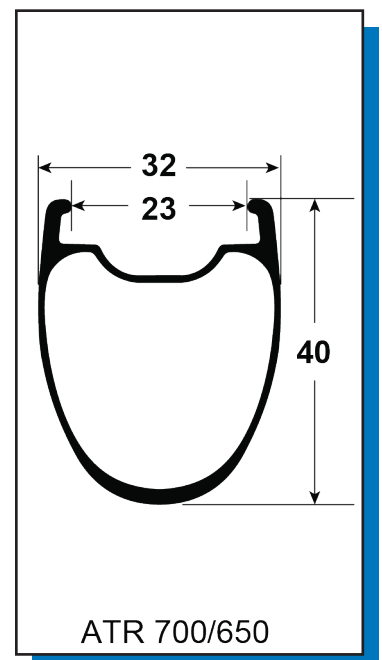

FREEHUB OPTIONS

20783	O-RING, GW DB END CAPS
22099	SPACER, GW, RED 17.5*15*2.1mm
22120	END CAP, GW DB FRNT 9MM QR
22121	END CAP, GW DB FRNT 12MM TA
22122	END CAP, GW DB FRNT 15MM TA
22124	END CAP, GW DB REAR 9/135 QR
22126	END CAP, GW DB R 12/135 TA
22128	END CAP, GW DB R 12/142 TA
22567	FREEHUB, GW TR3 XD 4 PAWL 3 BEARING
22568	FREEHUB, GW TR3 CAMPY 4 PAWL 3 BEARING
22569	FREEHUB, GW TR3 SPL 4 PAWL 3 BEARING
22570	FREEHUB, GW TR3 XDR 4 PAWL 3 BEARING
22161	AXLE, GW FRONT TA
22158	AXLE, GW DB REAR 15/12/125 ALLOY 135/142
22163	SEAL, GW REAR HUB NDS