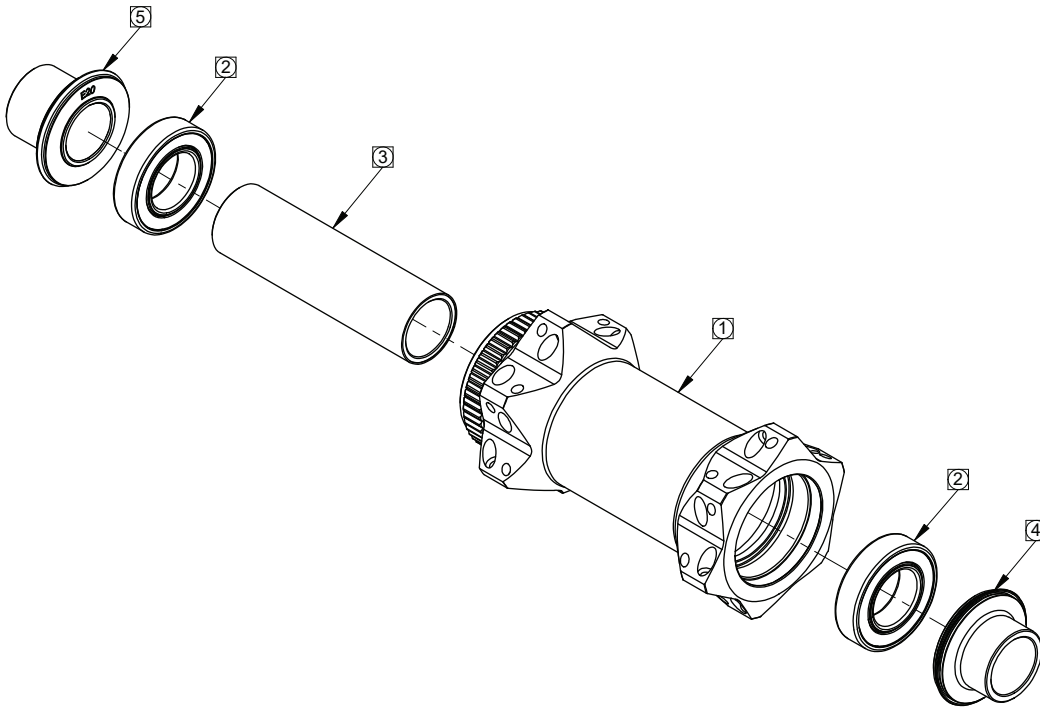

GW MTN TR3 FRNT 15110 24H

ITEM #	PART #	DESCRIPTION	QTY
1	N/A	Hub Shell	1
2	22121	END CAP, GW DB FRNT 12MM TA	1
3	N/A	See #2	
4	20156	BEARING, 6902, ENDURO	1
5	22161	AXLE, GW FRONT TA	1