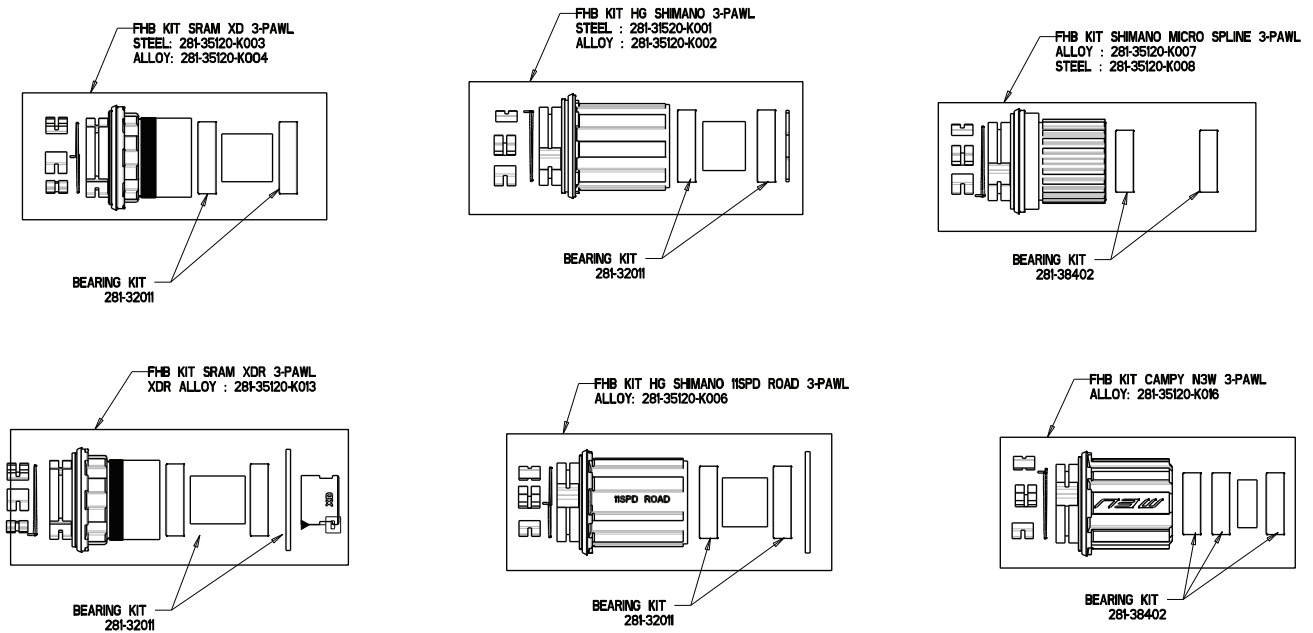

SRX-CL 24H REAR HUB SHELL

ITEM #	PART #	DESCRIPTION	QTY
1	281-31520-K001	SRC/SRX FH Body Kit HG Steel 3 Pawl	1
	281-31520-K002	SRC/SRX FH Body Kit HG Alloy 3 Pawl	1
	281-31520-K003	SRC/SRX FH Body Kit XD Steel 3 Pawl	1
	281-31520-K004	SRC/SRX FH Body Kit XD Alloy 3 Pawl	1
	281-31520-K007	SRC/SRX FH Body Kit MS Alloy 3 Pawl	1
	281-31520-K008	SRC/SRX FH Body Kit MS Steel 3 Pawl	1
2	281-31519-K014	SRX CL Rear 12mm HG End Cap Kit	1
	281-31519-K015	SRX CL Rear 12mm XD End Cap Kit	1
	281-31519-K016	SRX CL Rear 12mm MS End Cap Kit	1

3	281-32014	SRC/SRX Ratchet Ring Kit	1
4	281-31620	SRC/SRX Pawl/Spring Kit 3 Pawl	1
5	281-32013-K011	SRX CL Rear Axle Kit 148 Alloy	1
	281-32013-K012	SRX CL Rear Axle Kit 150/157 Alloy	1
	281-32013-K013	SRX CL Rear Axle Kit 148 Steel	1
	281-32013-K014	SRX CL Rear Axle Kit 150/157 Steel	1
6	281-38692	SRX CL Rear Bearing 6903/63803-D2 Kit	1
7	281-32011	SRC/SRX 6902 Bearing (28x15x7) Kit Qty 2	1
8	281-38402	SRC/SRX 63802 Bearing (24x15x7) Kit Qty 3	1

WARNING: The information contained herein is proprietary and confidential to Reynolds Cycling and Reynolds Cycling affiliates. This document is not intended for public distribution or disclosure. This document may be referenced and reproduced for and by Reynolds Cycling and Reynolds Cycling affiliates only.