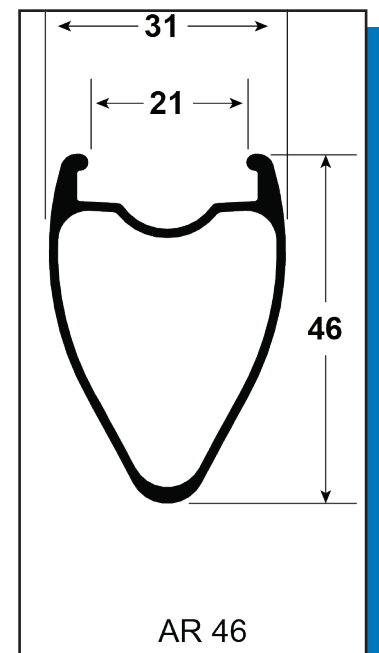

FREEHUB OPTIONS

281-31520-K006	SRC/SRX FH Body Kit HG Rd Alloy 3 Pawl
281-31520-K013	SRC/SRX FH Body Kit XDR Alloy 3 Pawl

END CAP OPTIONS

281-31519-K019	SRX CL Front QR End Cap Kit
281-31519-K018	SRX CL 100/110 Bubba CL100 F 12mm Cap Kt
281-31519-K017	SRX CL 100/110 Bubba CL100 F 15mm Cap Kt
281-31519-K020	SRX CL Rear QR HG End Cap Kit
281-31519-K014	SRX CL Rear 12mm HG End Cap Kit
281-31519-K021	SRX CL Rear QR XDR End Cap Kit
281-31519-K015	SRX CL Rear 12mm XDR End Cap Kit