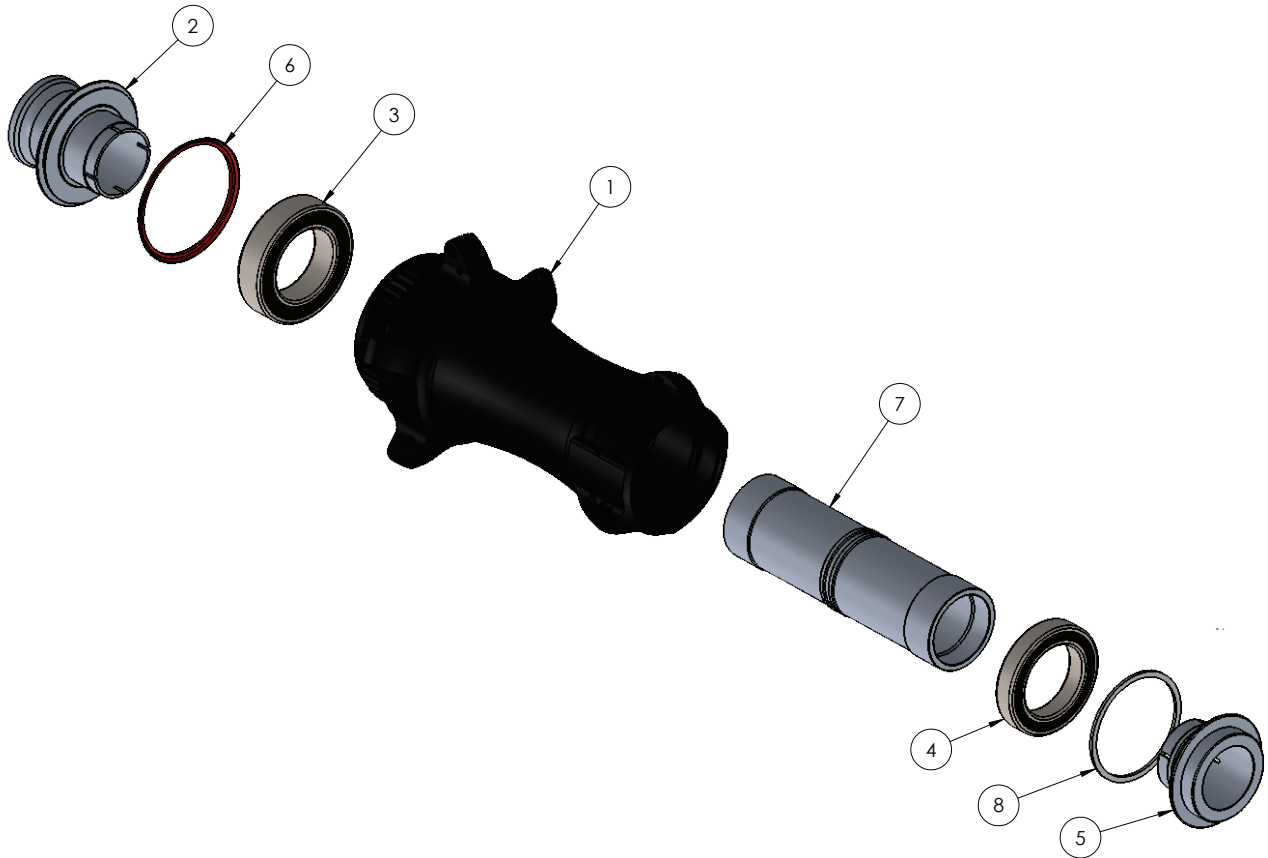

I9 DB CL 15MM FRONT 20H

ITEM #	PART #	DESCRIPTION	QTY
1		Hub Shell	1
2	21840	END CAP, I9 FRONT 15mm KIT	1
3	20185	BEARING, MR17287	1
4	20167	BEARING, ENDURO 61803 ABEC 5	1
5	N/A	See Item 2	
6	N/A		
7	21784	AXLE, I9 DB FRONT 12/15/100	1
8	N/A