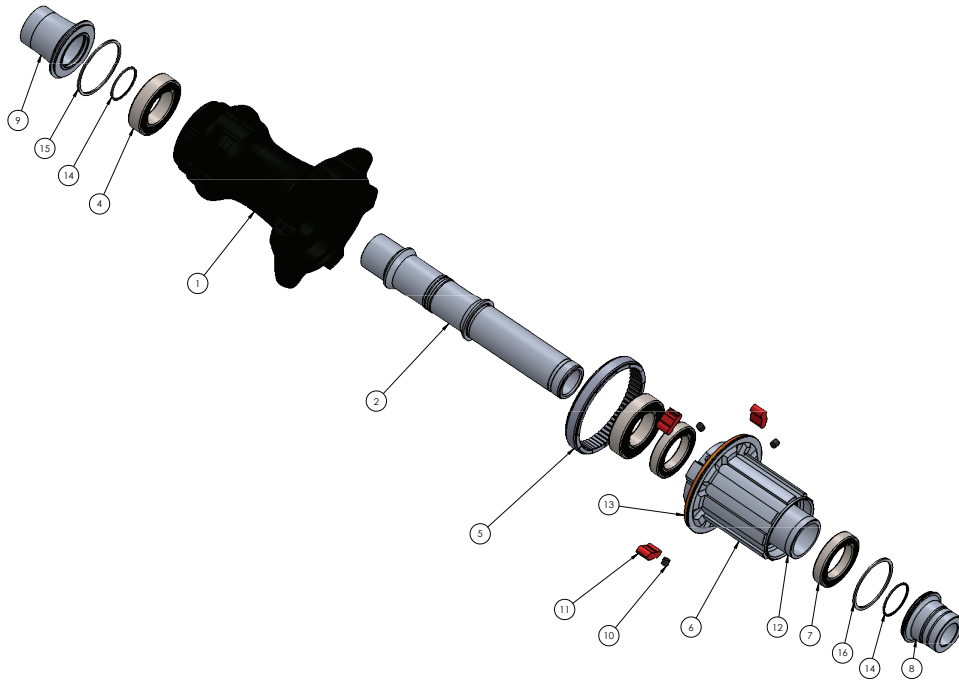

19 DB CL 14212 SHIM 24H

ITEM #	PART #	DESCRIPTION	QTY
1	N/A	Hub Shell	
2	21791	AXLE, i9 DB REAR CL 15/12/135	1
3	20168	BEARING, ENDURO 61903 ABEC 5	1
4	20185	BEARING, MR17287	1
5	21771	RATCHET RING i9	1
6	21856	FREEHUB, i9 RB/DB SHIM 10/11SP	1
7	20167	BEARING, ENDURO 61803 ABEC 5	1
8	21871	END CAP, i9 DB REAR TA 12x142	1
9	N/A	See Item 8	
10	21847	HUB, i9 ROAD 3 PAWL SPRING KIT	1
11	N/A	Pawl	
12	21793	SPACER, i9 REAR AXLE	1
13	N/A	Seal Ring	
14	N/A	o-ring	
15	N/A	teflon seal	
16	N/A	teflon seal	

ITEM #	PART #	DESCRIPTION	QTY
1	21856	FREEHUB, i9 RB/DB SHIM 10/11SP	1
	21857	FREEHUB, i9 RB/DB XDR 11/12SPD	1
	21858	FREEHUB, i9 RB/DB CAMPY 11 SPD	1
	423-39272	FREEHUB, i9 CAMPY N3W TORCH 13SPD W/DS E	1
2	N/A	SEAL RING	
3	20167	BEARING, ENDURO 61803 ABEC 5	2
4	21793	SPACER, i9 REAR AXLE	1
5	N/A	PAWL	
6	21847	HUB, i9 ROAD 3 PAWL SPRING KIT	1

WARNING: The information contained herein is proprietary and confidential to Reynolds Cycling and Reynolds Cycling affiliates. This document is not intended for public distribution or disclosure. This document may be referenced and reproduced for and by Reynolds Cycling and Reynolds Cycling affiliates only.