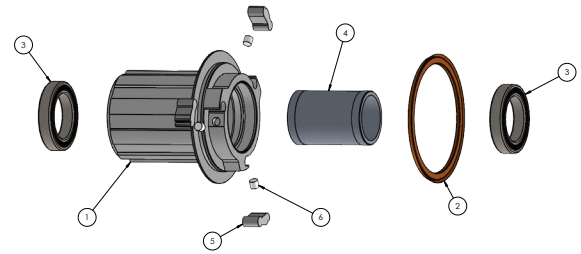

19 DB CL 14212 SHIM 24H

ITEM #	PART #	DESCRIPTION	QTY
1	N/A	Hub Shell	
2	21791	AXLE, i9 DB REAR CL 15/12/135	1
3	20168	BEARING, ENDURO 61903 ABEC 5	1
4	20185	BEARING, MR17287	1
5	21771	RATCHET RING i9	1
6	21856	FREEHUB, i9 RB/DB SHIM 10/11SP	1
7	20167	BEARING, ENDURO 61803 ABEC 5	1
8	21871	END CAP, i9 DB REAR TA 12x142	1
9	N/A	See Item 8	
10	21847	HUB, i9 ROAD 3 PAWL SPRING KIT	1
11	N/A	Pawl	
12	21793	SPACER, i9 REAR AXLE	1
13	N/A	Seal Ring	
14	N/A	o-ring	
15	N/A	teflon seal	
16	N/A	teflon seal	

ITEM #	PART #	DESCRIPTION	QTY
1	21856	FREEHUB, i9 RB/DB SHIM 10/11SP	1
	21857	FREEHUB, i9 RB/DB XDR 11/12SPD	1
	21858	FREEHUB, i9 RB/DB CAMPY 11 SPD	1
	423-39272	FREEHUB, i9 CAMPY N3W TORCH 13SPD W/DS E	1
2	N/A	SEAL RING	
3	20167	BEARING, ENDURO 61803 ABEC 5	2
4	21793	SPACER, i9 REAR AXLE	1
5	N/A	PAWL	
6	21847	HUB, i9 ROAD 3 PAWL SPRING KIT	1

WARNING: The information contained herein is proprietary and confidential to Reynolds Cycling and Reynolds Cycling affiliates. This document is not intended for public distribution or disclosure. This document may be referenced and reproduced for and by Reynolds Cycling and Reynolds Cycling affiliates only.