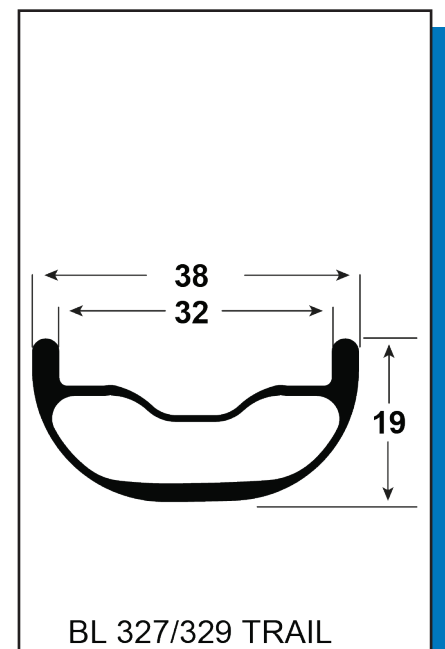

BLACKLABEL 329 TRAIL EXPERT 157

447-39248-1301	WS, BL329 TRAIL EXPERT TSS 157 MS/XD 28/28H	
447-39248-2000	W, BL329 TRAIL EXPERT TSS 110 FRNT 28H	1
437-38943-6280	D RIM, H2O BL 329 Trail 28h	1
427-39250-0002	RIM TAPE, TL 34MM 5.5M INSTALED	1
16-38216-C001	Super Bubba Front 28h CL 110x15 Blk	1
21747	SPOKE, SPM CX-RAY SP 306MM BLK	14
21747	SPOKE, SPM CX-RAY SP 306MM BLK	14
20311	NIPPLE, EXT BLACK ALLOY SQ HEAD	28
441-39343-A040	ACC KIT, BASE +40 ALLOY	1
426-39345-A040	VALVE STEM 40MM ALLOY	1
447-39248-2301	W, BL329 TRAIL EXPERT TSS 157 MS/XD 28H	1
437-38943-6280	D RIM, H2O BL 329 Trail 28h	1
427-39250-0002	RIM TAPE, TL 34MM 5.5M INSTALED	1
16-38217-C003	Super Bubba X Rear 28h CL148x12 MS BLK	1
21747	SPOKE, SPM CX-RAY SP 306MM BLK	14
21747	SPOKE, SPM CX-RAY SP 306MM BLK	14
20311	NIPPLE, EXT BLACK ALLOY SQ HEAD	28
441-39343-A040	ACC KIT, BASE +40 ALLOY	1
426-39345-A040	VALVE STEM 40MM ALLOY	1

FREEHUB OPTIONS

281-38183-K001	Bubba X FH Body Kit - Shimano HG Alloy
281-38183-K002	Bubba X FH body Kit - SRAM XD Alloy
281-38183-K003	Bubba X FH Body Kit - Shimano MS Alloy

END CAP OPTIONS

281-37249-K007	Bubba CL 110x15 Front End Cap Kit Pair
281-37249-K008	Bubba X CL 12mm Rear End Cap Pair HG
281-37249-K009	Bubba X CL 12mm Rear End Cap Pair XD
281-37249-K010	Bubba X CL 12mm Rear End Cap Pair MS