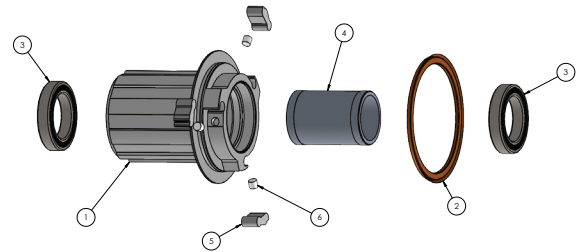

I9 DB CL 14212 XDR 24H

ITEM #	PART #	DESCRIPTION	QTY
1	N/A	Hub Shell	
2	21791	AXLE, i9 DB REAR CL 15/12/135	1
3	20168	BEARING, ENDURO 61903 ABEC 5	1
4	20185	BEARING, MR17287	1
5	21771	RATCHET RING i9	1
6	20167	BEARING, ENDURO 61803 ABEC 5	1
7	21847	HUB, i9 ROAD 3 PAWL SPRING KIT	1
8	N/A	Pawl	
9	21793	SPACER, i9 REAR AXLE	1
10	N/A	Seal Ring	
11	N/A	o-ring	
12	N/A	teflon seal	
13	21871	END CAP, i9 DB REAR TA 12x142	1
14	21857	FREEHUB, i9 RB/DB XDR 11/12SPD	1
15	N/A	See 13	

ITEM #	PART #	DESCRIPTION	QTY
1	21856	FREEHUB, i9 RB/DB SHIM 10/11SP	1
	21857	FREEHUB, i9 RB/DB XDR 11/12SPD	1
	21858	FREEHUB, i9 RB/DB CAMPY 11 SPD	1
	423-39272	FREEHUB, i9 CAMPY N3W TORCH 13SPD W/DS E	1
2	N/A	SEAL RING	
3	20167	BEARING, ENDURO 61803 ABEC 5	2
4	21793	SPACER, i9 REAR AXLE	1
5	N/A	PAWL	
6	21847	HUB, i9 ROAD 3 PAWL SPRING KIT	1