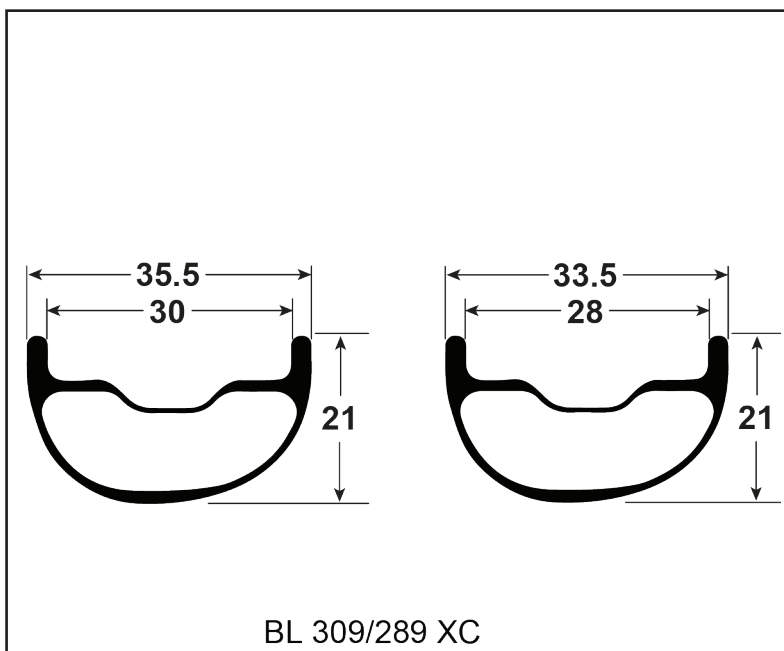

FREEHUB OPTIONS

281-38183-K001	Bubba X FH Body Kit - Shimano HG Alloy
281-38183-K002	Bubba X FH body Kit - SRAM XD Alloy
281-38183-K003	Bubba X FH Body Kit - Shimano MS Alloy
281-37249-K008	Bubba X CL 12mm Rear End Cap Pair HG
281-37249-K009	Bubba X CL 12mm Rear End Cap Pair XD
281-37249-K010	Bubba X CL 12mm Rear End Cap Pair MS
281-37250-K002	Bubba X Ratchet ring kit - Qty 1
281-37251-K001	Bubba/Bubba X Pawl Kit
281-37255-K001	Bubba/Bubba X Locking ring kit
281-37253-K006	Bubba X CL 148 R hub sheel space tube kit
281-37256-K001	Bubba/Bubba X 148x12 Axle Kit - Alloy
281-37256-K002	Bubba/Bubba X 148x12 Axle Kit - Stee
281-37254-K001	Bubba/Bubba X 6902 Bearing Kit -qty 2
281-37254-K002	Bubba/Bubba X MS FH Bearing Kit (For Microspline FHB only)