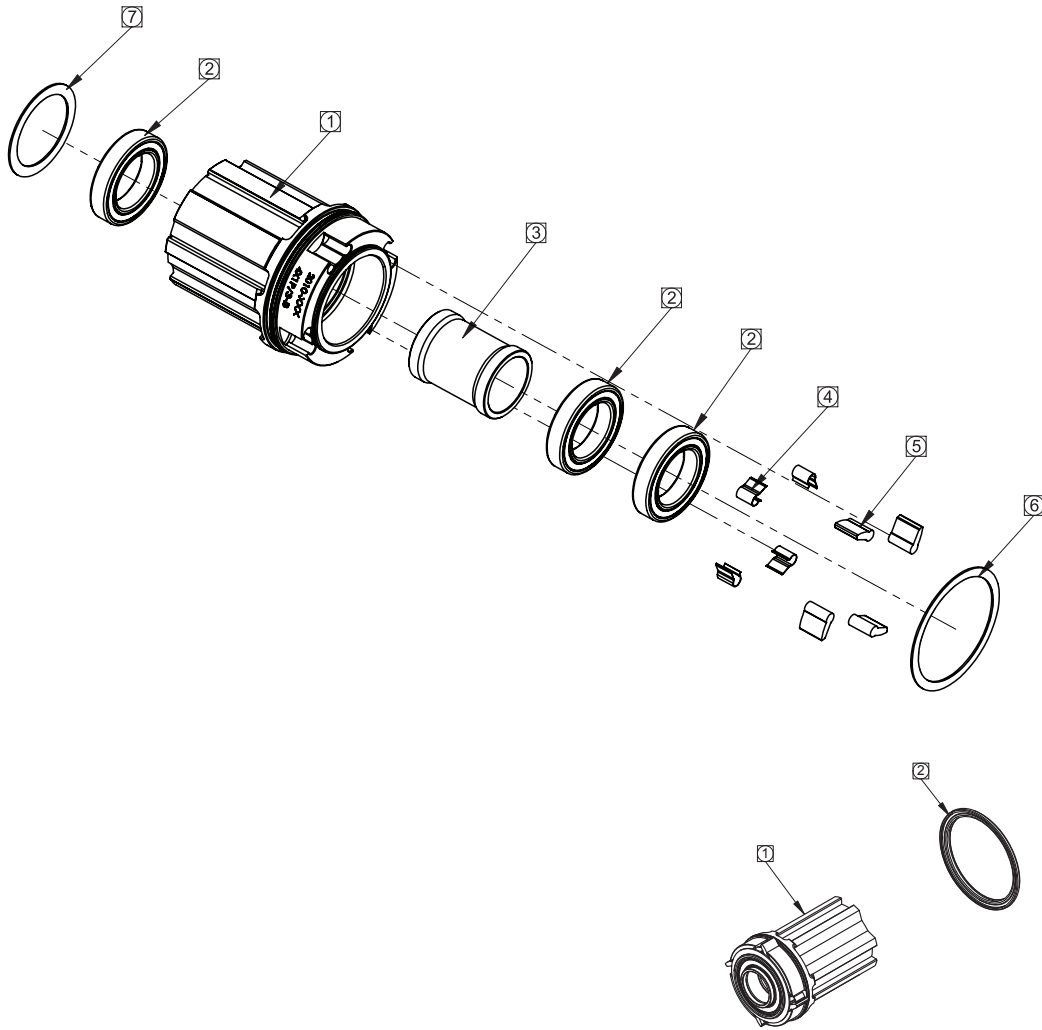

GW CAMPY N3W 11-13SPD

ITEM #	PART #	DESCRIPTION	QTY
1	22569	FREEHUB, GW TR3 SPL 4 PAWL 3 BEARING	1
	22570	FREEHUB, GW TR3 XDR 4 PAWL 3 BEARING	1
	22568	FREEHUB, GW TR3 CAMPY 4 PAWL 3 BEARING	1
	423-39079	FREEHUB, GW CAMPY N3W 11-13SPD 4 PAWL 3 BEARING	1
2	N/A	SEAL RING	

WARNING: The information contained herein is proprietary and confidential to Reynolds Cycling and Reynolds Cycling affiliates. This document is not intended for public distribution or disclosure. This document may be referenced and reproduced for and by Reynolds Cycling and Reynolds Cycling affiliates only.