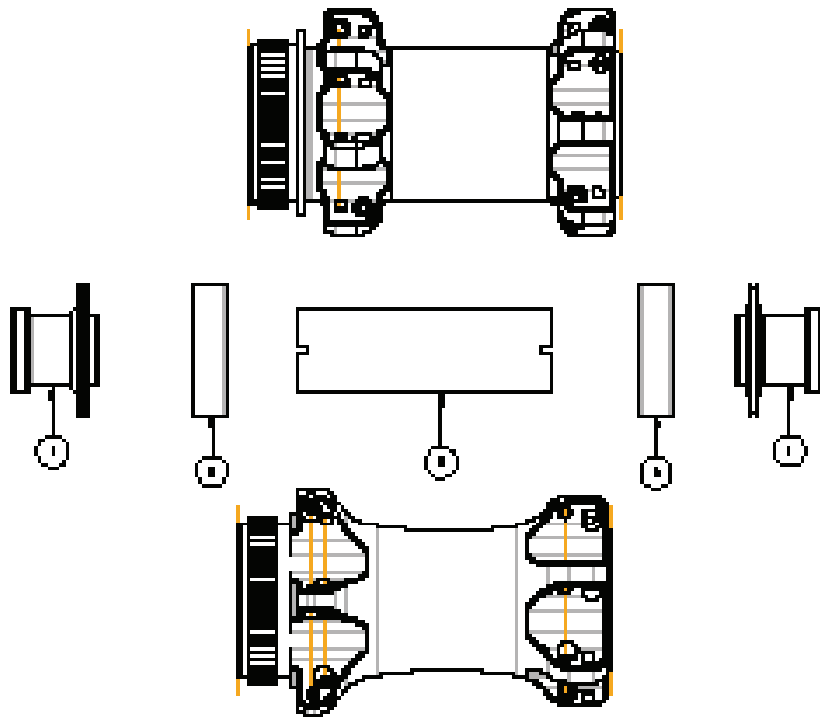

SRX CL FRONT 100-110-24H-28H

ITEM #	PART #	DESCRIPTION	QTY
1	281-31519-K019	ENDCAP KIT QR	1
	281-31519-K0 18	ENDCAP I 2MM	1
	281-31519-K0 17	ENDCAP KIT ISMM	1
2	281-32015-K00S	FRONT SPACER TUBE I 00	1
	281-32015-K004	FRONT SPACER TUBE 110	1
3	281-32011	BEARING KIT QTY2 BEARINGS	1

WARNING: The information contained herein is proprietary and confidential to Reynolds Cycling and Reynolds Cycling affiliates. This document is not intended for public distribution or disclosure. This document may be referenced and reproduced for and by Reynolds Cycling and Reynolds Cycling affiliates only.