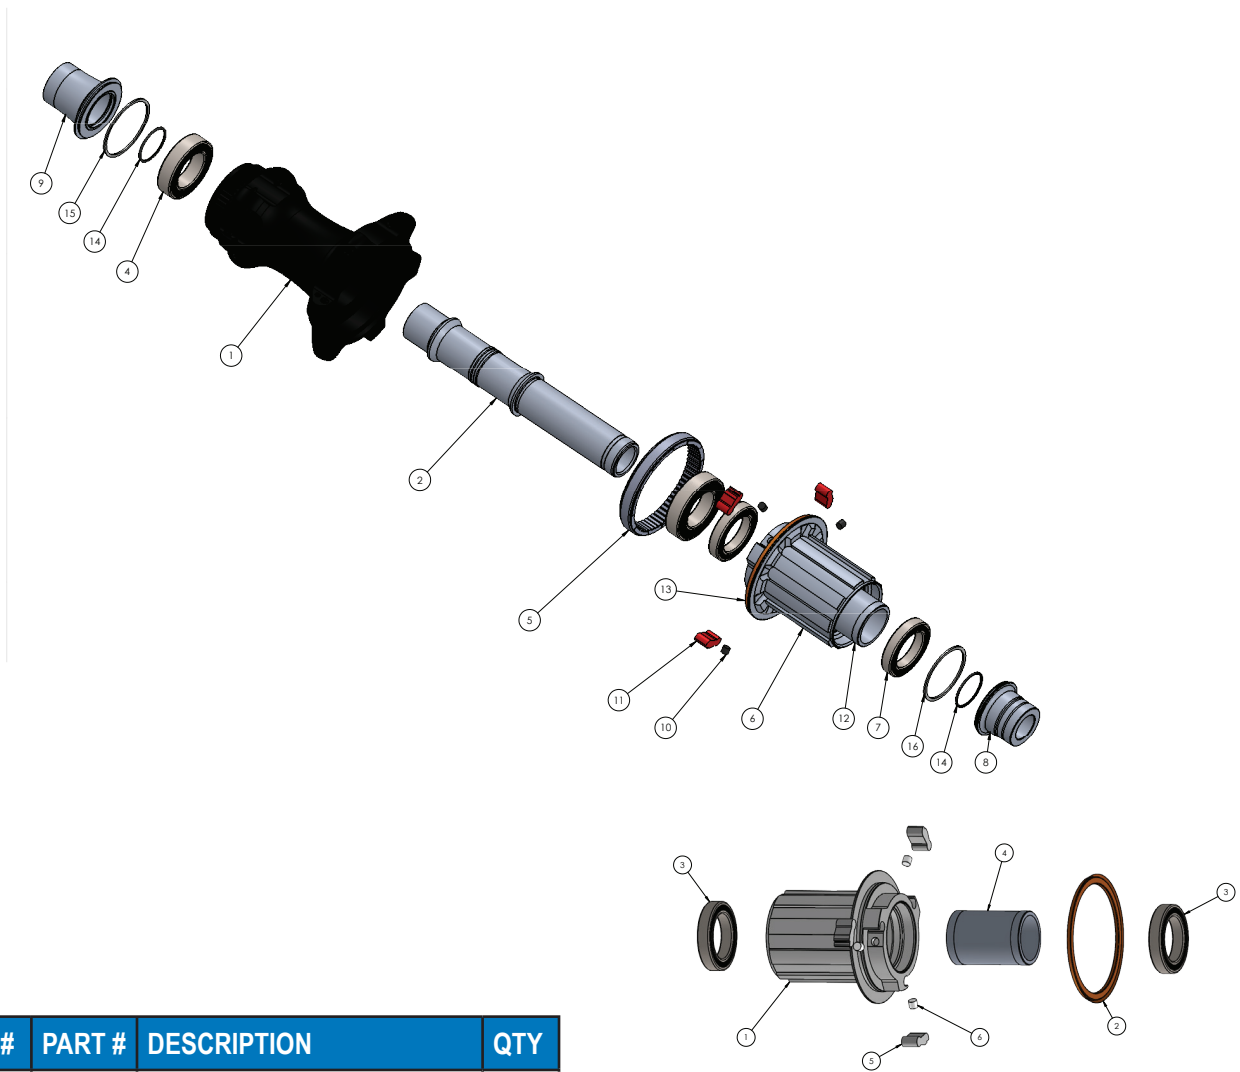

I9 DB CL 14212 SHIM 24H

ITEM #	PART #	DESCRIPTION	QTY
1	N/A	Hub Shell	
2	21791	AXLE, i9 DB REAR CL 15/12/135	1
3	20168	BEARING, ENDURO 61903 ABEC 5	1
4	20185	BEARING, MR17287	1
5	21771	RATCHET RING i9	1
6	21856	FREEHUB, i9 RB/DB SHIM 10/11SP	1
7	20167	BEARING, ENDURO 61803 ABEC 5	1
8	21871	END CAP, i9 DB REAR TA 12x142	1
9	N/A	See Item 8	
10	21847	HUB, i9 ROAD 3 PAWL SPRING KIT	1
11	N/A	Pawl	
12	21793	SPACER, i9 REAR AXLE	1
13	N/A	Seal Ring	
14	N/A	o-ring	
15	N/A	teflon seal	
16	N/A	teflon seal	

ITEM #	PART #	DESCRIPTION	QTY
1	21856	FREEHUB, i9 RB/DB SHIM 10/11SP	1
	21857	FREEHUB, i9 RB/DB XDR 11/12SPD	1
	21858	FREEHUB, i9 RB/DB CAMPY 11 SPD	1
	423-39272	FREEHUB, i9 CAMPY N3W TORCH 13SPD W/DS E	1
2	N/A	SEAL RING	
3	20167	BEARING, ENDURO 61803 ABEC 5	2
4	21793	SPACER, i9 REAR AXLE	1
5	N/A	PAWL	
6	21847	HUB, i9 ROAD 3 PAWL SPRING KIT	1

WARNING: The information contained herein is proprietary and confidential to Reynolds Cycling and Reynolds Cycling affiliates. This document is not intended for public distribution or disclosure. This document may be referenced and reproduced for and by Reynolds Cycling and Reynolds Cycling affiliates only.