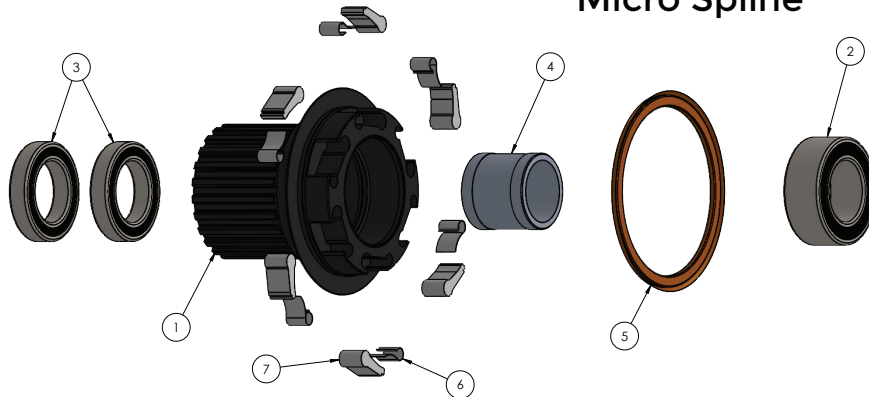

Hydra Mountain Freehub Micro Spline

ITEM #	PART #	DESCRIPTION	QTY
1	N/A	Hub Shell	
2	22534	AXLE, I9 HDMTN REAR CL 148/12 HUB	1
3	20168	BEARING, ENDURO 61903 ABEC 5	1
4	20164	BEARING, I9 15307 A5	1
5	N/A	HYDRA 115t DRIVE RING	1
6	22532	FREEHUB, I9 HD MS 12-SPD MTN 6-PAWL	1
7	22541	END CAP, I9 HD RR MS 142/148/12 KIT	1
8	N/A	o-ring 1/16 X 9/16	1
9	N/A	See Item 7	
10	N/A	O-ring 17 X 1	1

ITEM #	PART #	DESCRIPTION	QTY
1	22530	FREEHUB, I9 HD SPL 10-SP MTN 6-PAWL	1
	22531	FREEHUB, I9 HD XD 11-SP MTN 6-PAWL	1
	22532	FREEHUB, I9 HD MS 12-SPD MTN 6-PAWL	1
2	423-39028-0001	BEARING, ENDURO 152610, I9 HYDRA MS FHB	1
3	20157	BEARING, 6802, ABEC 3, 2RS	2
4	N/A	HYDRA/101 MTN FREEHUB SPACER MICRO SPLINE	1
5	N/A	SEAL RING	
6	22548	HUB, I9 HYDRA MTN 6 PAWL SPRING KIT	1
7	N/A	HYDRA PAWL	6