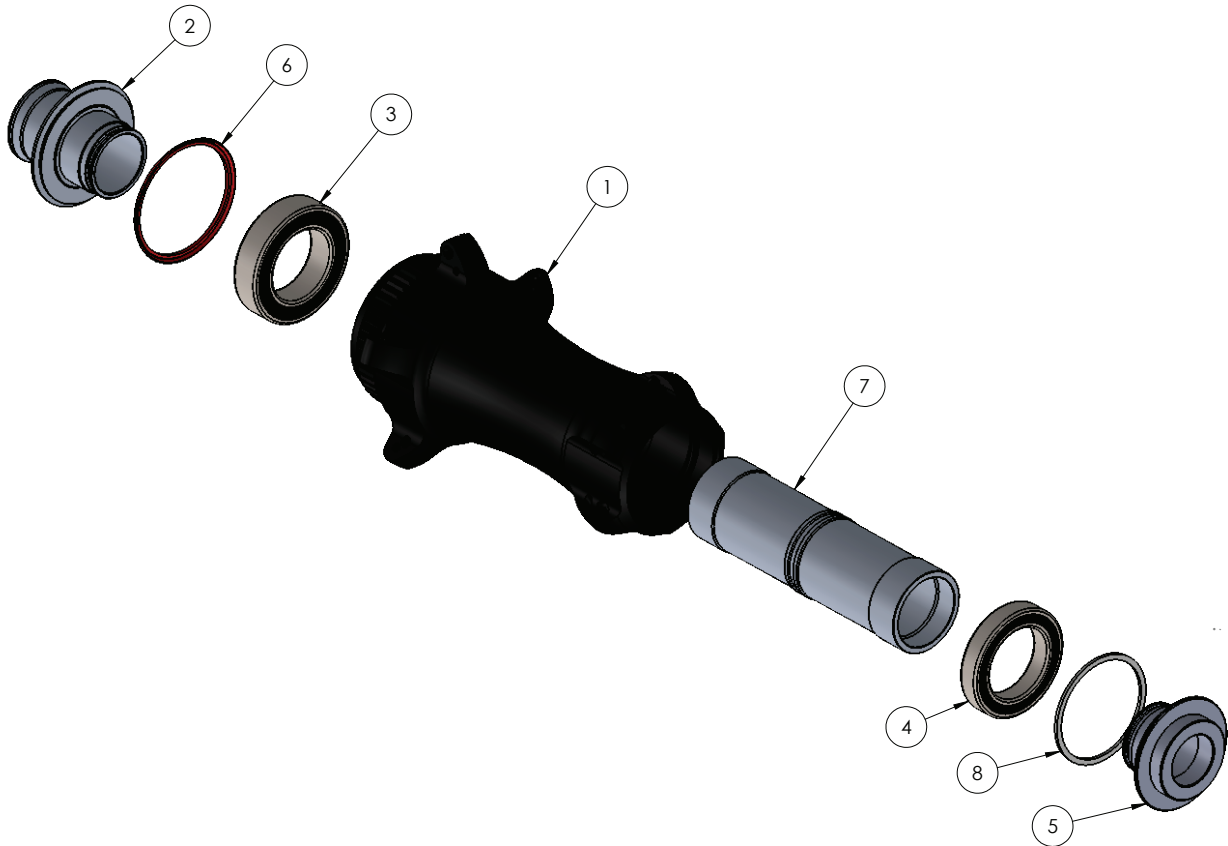

I9 DB CL 12MM FRONT 20H

ITEM #	PART #	DESCRIPTION	QTY
1		Hub Shell	1
2	21868	END CAP, I9 DB FRT TA 12x100	1
3	20185	BEARING, MR17287	1
4	20167	BEARING, ENDURO 61803 ABEC 5	1
5	N/A	See Item 2	
6	N/A		
7	21784	AXLE, I9 DB FRONT 12/15/100	1
8	N/A		

WARNING: The information contained herein is proprietary and confidential to Reynolds Cycling and Reynolds Cycling affiliates. This document is not intended for public distribution or disclosure. This document may be referenced and reproduced for and by Reynolds Cycling and Reynolds Cycling affiliates only.