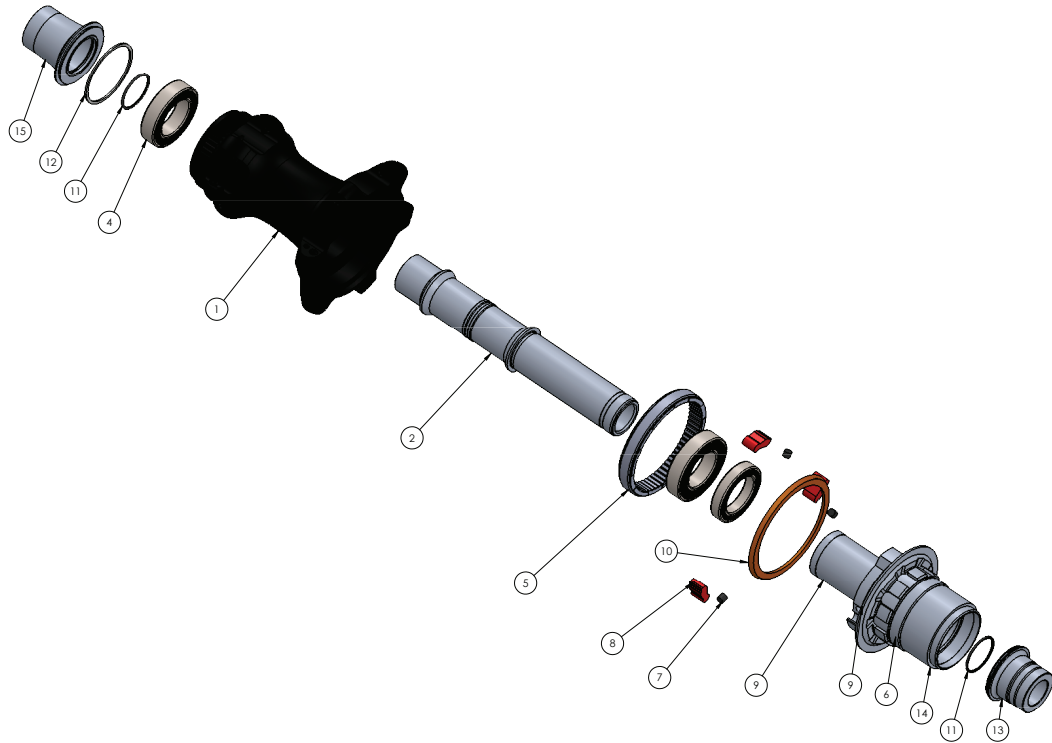

I9 DB CL 14212 XDR 24H

ITEM #	PART #	DESCRIPTION	QTY
1	N/A	Hub Shell	
2	21791	AXLE, i9 DB REAR CL 15/12/135	1
3	20168	BEARING, ENDURO 61903 ABEC 5	1
4	20185	BEARING, MR17287	1
5	21771	RATCHET RING i9	1
6	20167	BEARING, ENDURO 61803 ABEC 5	1
7	21847	HUB, i9 ROAD 3 PAWL SPRING KIT	1
8	N/A	Pawl	
9	21793	SPACER, i9 REAR AXLE	1
10	N/A	Seal Ring	
11	N/A	o-ring	
12	N/A	teflon seal	
13	21871	END CAP, i9 DB REAR TA 12x142	1
14	21857	FREEHUB, i9 RB/DB XDR 11/12SPD	1
15	N/A	See 13	

ITEM #	PART #	DESCRIPTION	QTY
1	21856	FREEHUB, i9 RB/DB SHIM 10/11SP	1
	21857	FREEHUB, i9 RB/DB XDR 11/12SPD	1
	21858	FREEHUB, i9 RB/DB CAMPY 11 SPD	1
	423-39272	FREEHUB, i9 CAMPY N3W TORCH 13SPD W/DS E	1
2	N/A	SEAL RING	
3	20167	BEARING, ENDURO 61803 ABEC 5	2
4	21793	SPACER, i9 REAR AXLE	1
5	N/A	PAWL	
6	21847	HUB, i9 ROAD 3 PAWL SPRING KIT	1