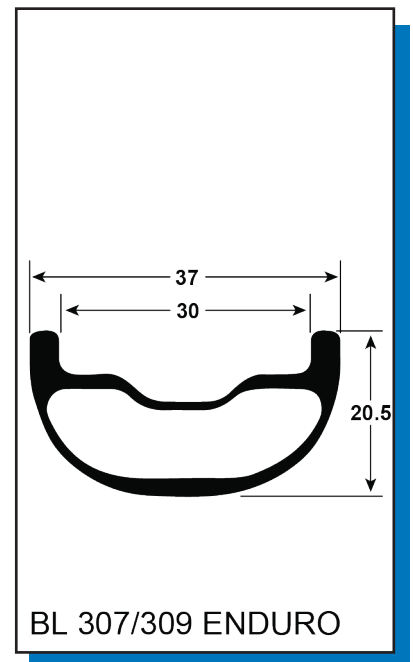

BLACKLABEL 309 EN PRO 157 XD

447-39555-1501	WS, BL309 ENDURO PRO TSS XD 157 28/28	
447-39555-2000	W, BL309 ENDURO PRO TSS FRNT 110 28H	1
437-39555-6280	D RIM, H20 BL309 DOWN 28H	1
427-39250-0002	RIM TAPE, TL 34MM 5.5M INSTALED	1
22544	HUB, I9 HDMTN SP CL 110/15 TA 28H	1
21747	SPOKE, SPM CX-RAY SP 306MM BLK	28
20311	NIPPLE, EXT BLACK ALLOY SQ HEAD	28
441-39343-A040	ACC KIT, BASE +40 ALLOY	1
426-39345-A040	VALVE STEM 40MM ALLOY	1
447-39555-2300	W, BL309 ENDURO PRO TSS MS 148 28H	1
437-39555-6280	D RIM, H20 BL309 DOWN 28H	1
427-39250-0002	RIM TAPE, TL 34MM 5.5M INSTALED	1
22526	HUB, I9 HDMTN SP CL MS 148/12 28H	1
21747	SPOKE, SPM CX-RAY SP 306MM BLK	28
20311	NIPPLE, EXT BLACK ALLOY SQ HEAD	28
441-39343-A040	ACC KIT, BASE +40 ALLOY	1
426-39345-A040	VALVE STEM 40MM ALLOY	1