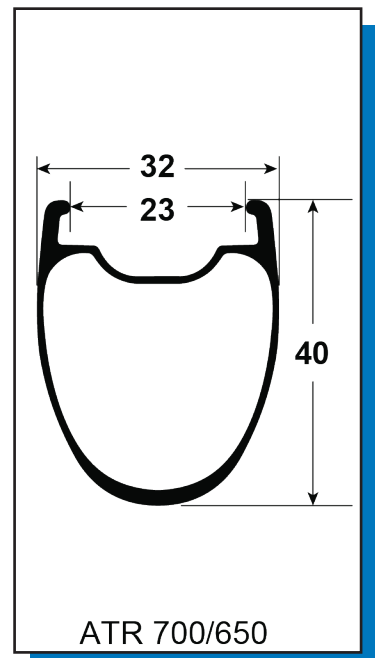

FREEHUB OPTIONS

21793	SPACER, I9 REAR AXLE
21791	AXLE, I9 DB REAR CL 15/12/1
21867	END CAP, I9 DB FRT QR 9X100
21868	END CAP, I9 DB FRT TA 12X100
21869	END CAP, I9 DB FRT TA 15X100
21870	END CAP, I9 DB REAR QR 9X135
21871	END CAP, I9 DB REAR TA 12X142
21872	END CAP, I9 DB REAR TA 12X135
21856	FREEHUB, I9 RB/DB SHIM 10/11SP
21857	FREEHUB, I9 RB/DB XDR 11/12SPD
21858	FREEHUB, I9 RB/DB CAMPY 11 SPD
20158	BEARING, MR17287
20167	BEARING, ENDURO 61803 ABEC 5
20168	BEARING, ENDURO 61903 ABEC 5
21847	HUB I9 ROAD 3 PAWL SPRING KIT