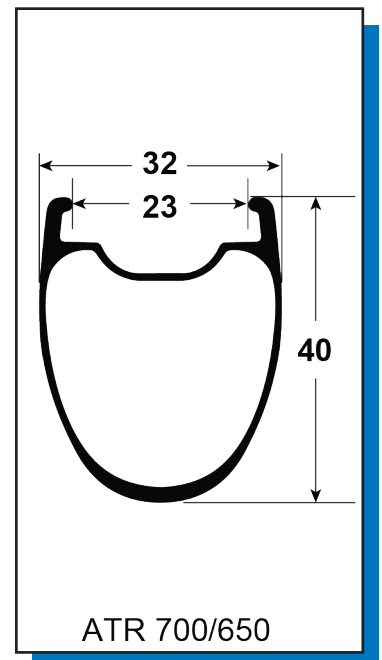

FREEHUB OPTIONS

20783	O-RING, GW DB END CAPS
22099	SPACER, GW, RED 17.5*15*2.1mm
22120	END CAP, GW DB FRNT 9MM QR
22121	END CAP, GW DB FRNT 12MM TA
22122	END CAP, GW DB FRNT 15MM TA
22124	END CAP, GW DB REAR 9/135 QR
22126	END CAP, GW DB R 12/135 TA
22128	END CAP, GW DB R 12/142 TA
22567	FREEHUB, GW TR3 XD 4 PAWL 3 BEARING
22568	FREEHUB, GW TR3 CAMPY 4 PAWL 3 BEARING
22569	FREEHUB, GW TR3 SPL 4 PAWL 3 BEARING
22570	FREEHUB, GW TR3 XDR 4 PAWL 3 BEARING
22161	AXLE, GW FRONT TA
22158	AXLE, GW DB REAR 15/12/125 ALLOY 135/142
22163	SEAL, GW REAR HUB NDS