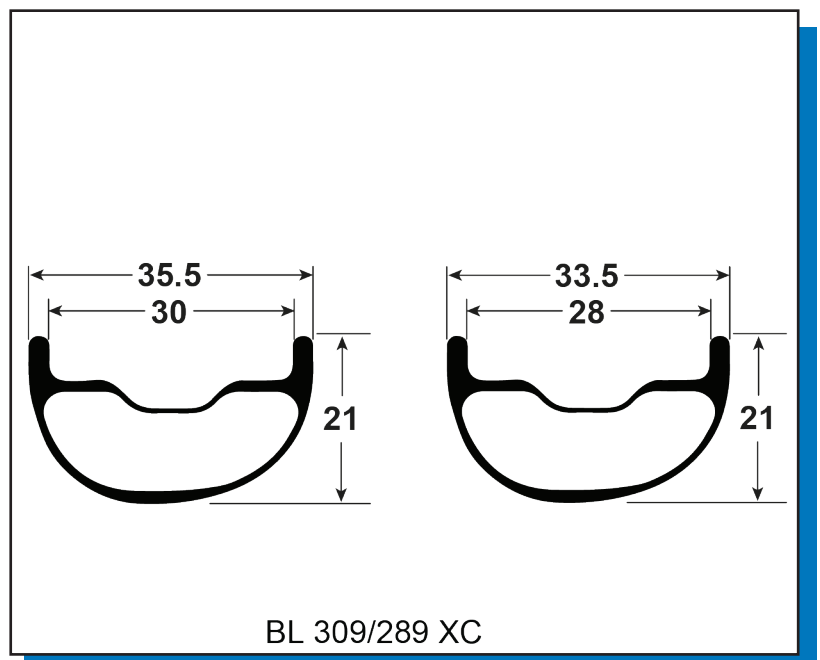

TR 309/289 XC

447-38885-1300	WS, TR309/289 XC TSS MS 24/28H 148	
447-38885-2000	W, TR309 TSS 110 FRNT 24H	1
50633	D RIM, 30mm XC TR 24H	1
21886	RIM TAPE, TL 30MM 5.5M INSTALED	1
16-38384-C001	SRX CL F Hub 28h Blk 110x15	1
22436	SPOKE, SPM SPRINT SP 306MM BLK	14
22436	SPOKE, SPM SPRINT SP 306MM BLK	14
20355	NIPPLE, EXT BLACK BRASS SQ HEAD	28
22367	Decal, VINYL TR309 XC	1
85513	W ACC KIT, MTN ASYM TL FRONT	1
20904	VALVE STEM, AM 45MM LONG	1
447-38885-2300	W, TR289 XC TSS 148 MS 28H	1
50634	D RIM, 28mm XC TR 28H	1
21886	RIM TAPE, TL 30MM 5.5M INSTALED	1
16-38341-C006	SRX CL R Hub 28h 148x12 MS 3P AL/AL	1
22436	SPOKE, SPM SPRINT SP 306MM BLK	14
22436	SPOKE, SPM SPRINT SP 306MM BLK	14
20355	NIPPLE, EXT BLACK BRASS SQ HEAD	28
22368	Decal, VINYL TR289 XC	1
85513	W ACC KIT, MTN ASYM TL FRONT	1
20904	VALVE STEM, AM 45MM LONG	1

FREEHUB OPTIONS

281-31520-K001	SRC/SRX FH Body Kit HG Steel 3 Pawl
281-31520-K002	SRC/SRX FH Body Kit HG Alloy 3 Pawl
281-31520-K003	SRC/SRX FH Body Kit XD Steel 3 Pawl
281-31520-K004	SRC/SRX FH Body Kit XD Alloy 3 Pawl
281-31520-K007	SRC/SRX FH Body Kit MS Alloy 3 Pawl
281-31520-K008	SRC/SRX FH Body Kit MS Steel 3 Pawl

END CAP OPTIONS

281-31519-K017	SRX CL Front 15mm End Cap Kit
281-31519-K014	SRX CL Rear 12mm HG End Cap Kit
281-31519-K015	SRX CL Rear 12mm XD End Cap Kit
281-31519-K016	SRX CL Rear 12mm MS End Cap Kit