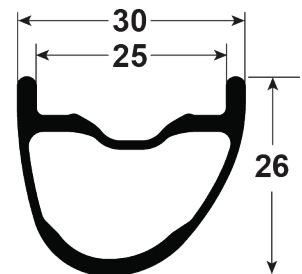

G700

446-38954-1200	WS, G700 TSS CL HG 24_24H 142	
446-38954-2000	W, G700 TSS CL FRNT 24H 100	1
436-38806-5240	D RIM, G700 24H	1
20917	RIM TAPE, TUBELESS 28MM 5.5 M	1
16-38808-C001	SRX CL F Hub 24h Bk 100x12	1
20421	SPOKE, PDB 1415 SP 295MM BLK	24
20355	NIPPLE,EXT BLACK BRASS SQ HEAD	24
425-38988-0001	DECAL, VINYL G700	1
441-39344-B045	W ACC KIT, BASE +45 BRASS FRNT	1
21011	VALVE STEM, TUBELESS 45MM LONG	1
281-31519-K002	SRC/SRX Front Hub 15mm End Cap Kit	1
446-38954-2200	W, G700 TSS CL HG 24H 142	1
436-38806-5240	D RIM, G700 24H	1
20917	RIM TAPE, TUBELESS 28MM 5.5 M	1
16-38810-C001	SRX CL R Hub 24h 142x12 HG11 3P AL	1
21350	SPOKE, PDB 1415 SP 292MM BLK	12
20421	SPOKE, PDB 1415 SP 295MM BLK	12
20355	NIPPLE,EXT BLACK BRASS SQ HEAD	24
425-38988-0001	DECAL, VINYL G700	1
281-31520-K013	SRC/SRX FH BODY KIT XDR ALLOY 3-PAWL	1
441-39343-B045	W ACC KIT, BASE +45 BRASS	1
21011	VALVE STEM, TUBELESS 45MM LONG	1

FREEHUB OPTIONS

281-31520-K006	SRC/SRX FH Body Kit HG Rd Alloy 3 Pawl
281-31520-K013	SRC/SRX FH Body Kit XDR Alloy 3 Pawl

END CAP OPTIONS

281-31519-K019	SRX CL Front QR End Cap Kit
281-31519-K018	SRX CL Front 12mm End Cap Kit
281-31519-K017	SRX CL Front 15mm End Cap Kit
281-31519-K020	SRX CL Rear QR HG End Cap Kit
281-31519-K014	SRX CL Rear 12mm HG End Cap Kit
281-31519-K021	SRX CL Rear QR XDR End Cap Kit
281-31519-K015	SRX CL Rear 12mm XDR End Cap Kit

G700/G650