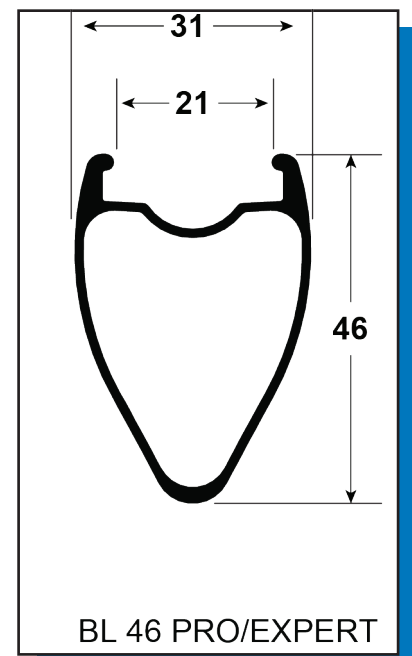

445-39436-1200	WS, BL46 EXPERT TL DB HG 24/24H 142	
445-39436-2000	W, BL46 EXPERT TL DB FRNT 24H 100	1
435-39435-6241	D RIM, H20 BL46 24H	1
20918	RIM TAPE, TL 22MM 5.5M INSTALLED	1
16-38965-C001	Super Bubba X Front 12 x 100	1
21597	SPOKE, SPM CX-RAY 279MM SP BLK	12
21594	SPOKE, SPM CX-RAY 281MM SP BLK	12
20911	NIPPLE, HEX HIDDEN INTERNAL	24
441-39408-A060	W ACC KIT, BASE +60 ALLOY FRNT SBX	1
20357	VALVE STEM, TL ALLOY 60MM BLK	1
281-31519-K017	SRX CL 100/110 Bubba CL 100 F 15mm Cap Kit	1
445-39436-2200	W, BL46 EXPERT TL DB HGR/XDR 24H 142	1
435-39435-6241	D RIM, H20 BL46 24H	1
20918	RIM TAPE, TL 22MM 5.5M INSTALLED	1
16-38966-C001	Super Bubba X Rear 12x142 Shimano HG 11SPD 3-pawl	1
21529	SPOKE, SPM CX-RAY 274MM SP BLK	12
21577	SPOKE, SPM CX-RAY 278MM SP BLK	12
20911	NIPPLE, HEX HIDDEN INTERNAL	24
281-38183-K005	Bubba X FH body Kit - SRAM XDR Alloy	1
441-39343-B055	W ACC KIT, BASE +55 BRASS	1
20356	VALVE STEM, TL ALLOY 50MM BLK	1

FREEHUB OPTIONS

281-38183-K004	Bubba X FH Body Kit - Shimano GH R Alloy
281-38183-K005	Bubba X FH Body Kit - SRAM XDR Alloy
281-38183-K006	Bubba X FH Body Kit - Campy N3W Alloy

END CAP OPTIONS

281-31519-K018	SRX CL 100/110 Bubba CL100 F 12mm Cap Kt
281-31519-K017	SRX CL 100/110 Bubba CL100 F 15mm Cap Kt
281-31519-K020	SRX CL Rear QR HG End Cap Kit
281-31519-K014	SRX CL Rear 12mm HG End Cap Kit
281-31519-K021	SRX CL Rear QR XDR End Cap Kit
281-31519-K015	SRX CL Rear 12mm XDR End Cap Kit
281-31519-K015	SRX CL Rear 12mm XDR End Cap Kit