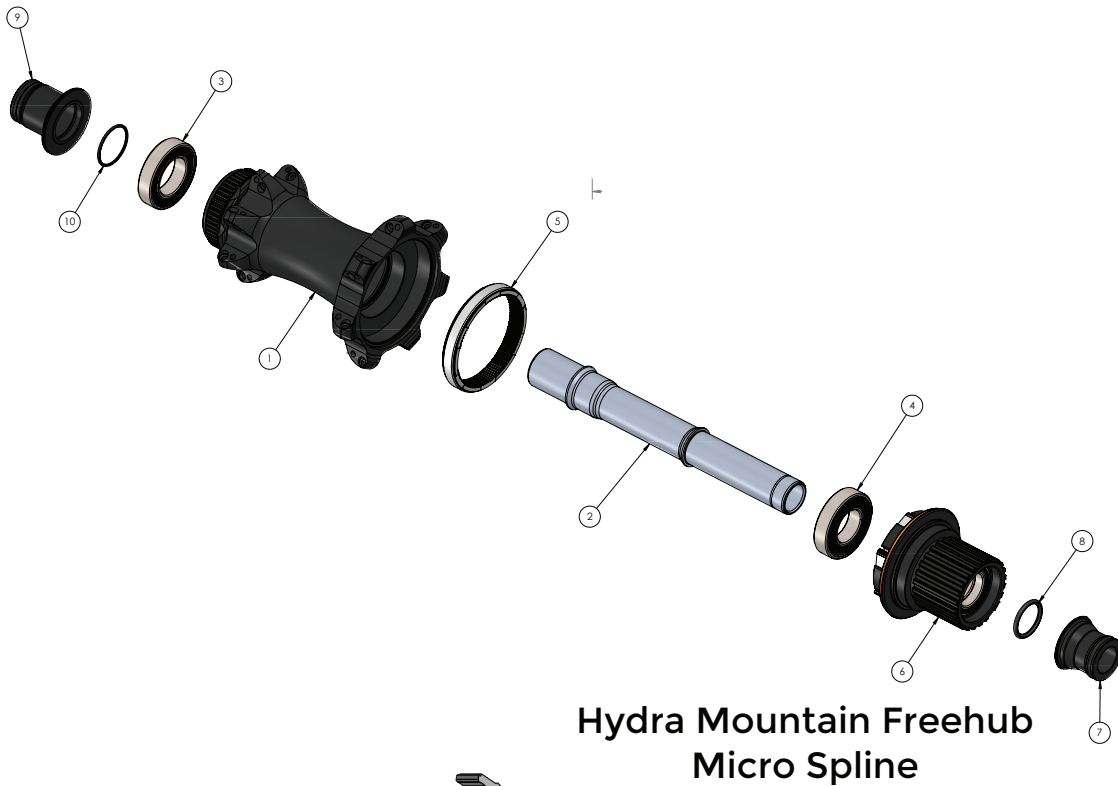

19 HD MTN SP CL 28H 157X12, 19 HD MS

ITEM #	PART #	DESCRIPTION	QTY
1	N/A	Hub Shell	
2	22535	AXLE, 19 HDMTN REAR CL 157/12 HUB	1
3	20168	BEARING, ENDURO 61903 ABEC 5	1
4	20164	BEARING, i9 15307 A5	1
5	N/A	HYDRA 115t DRIVE RING	1
6	22532	FREEHUB, 19 HD MS 12-SPD MTN 6-PAWL	1
7	22541	END CAP, 19 HD RR MS 142/148/12 KIT	1
8	N/A	o-ring 1/16 X 9/16	1
9	N/A	See Item 7	
10	N/A	O-ring 17 X 1	1

ITEM #	PART #	DESCRIPTION	QTY
1	22530	FREEHUB, 19 HD SPL 10-SP MTN 6-PAWL	1
	22531	FREEHUB, 19 HD XD 11-SP MTN 6-PAWL	1
	22532	FREEHUB, 19 HD MS 12-SPD MTN 6-PAWL	1
2	423-39028-0001	BEARING, ENDURO 152610, 19 HYDRA MS FHB	1
3	20157	BEARING, 6802, ABEC 3, 2RS	2
4	N/A	HYDRA/101 MTN FREEHUB SPACER MICRO SPLINE	1
5	N/A	SEAL RING	
6	22548	HUB, i9 HYDRA MTN 6 PAWL SPRING KIT	1
7	N/A	HYDRA PAWL	6