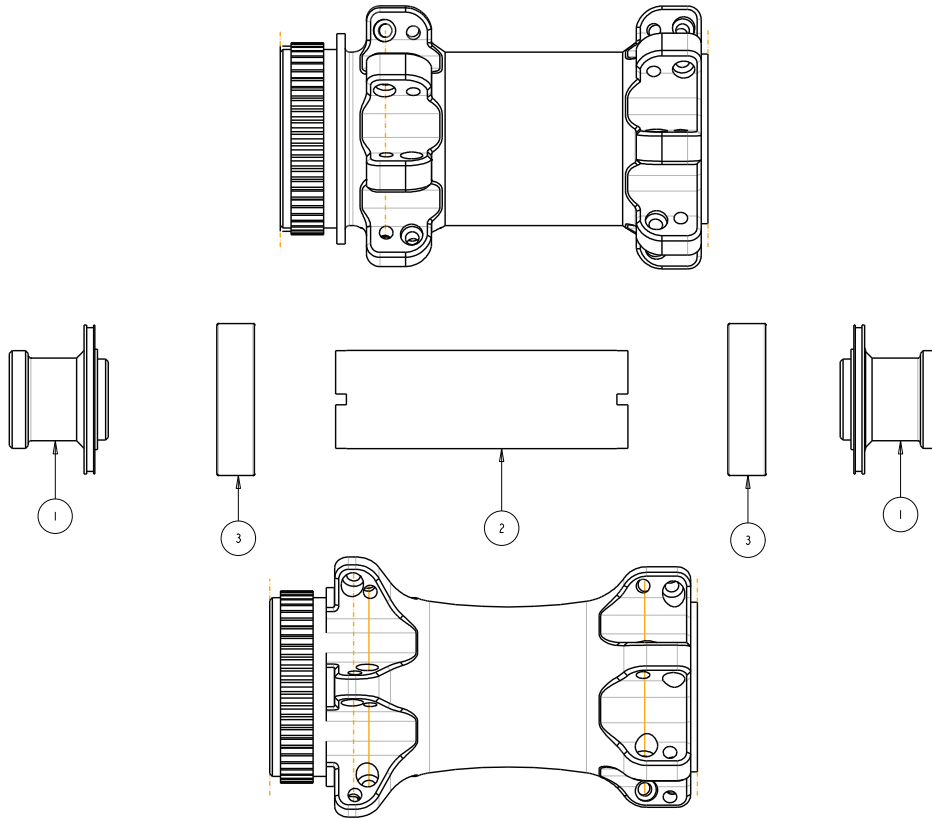

SRX-CL 24H-28H FRONT HUB

ITEM #	PART #	DESCRIPTION	QTY
1	281-31519-K019	ENCCAP KIT QR	1
	281-31519-K018	ENDCAP 12MM	1
	281-31519-K017	ENDCAP KIT 15MM	1
2	281-32015-K005	FRONT SPACER TUBE 100	1
3	281-32015-K004	FRONT SPACER TUBE 110	
	281-32011	BEARING KIT QTY2 BEARINGS	1

WARNING: The information contained herein is proprietary and confidential to Reynolds Cycling and Reynolds Cycling affiliates. This document is not intended for public distribution or disclosure. This document may be referenced and reproduced for and by Reynolds Cycling and Reynolds Cycling affiliates only.