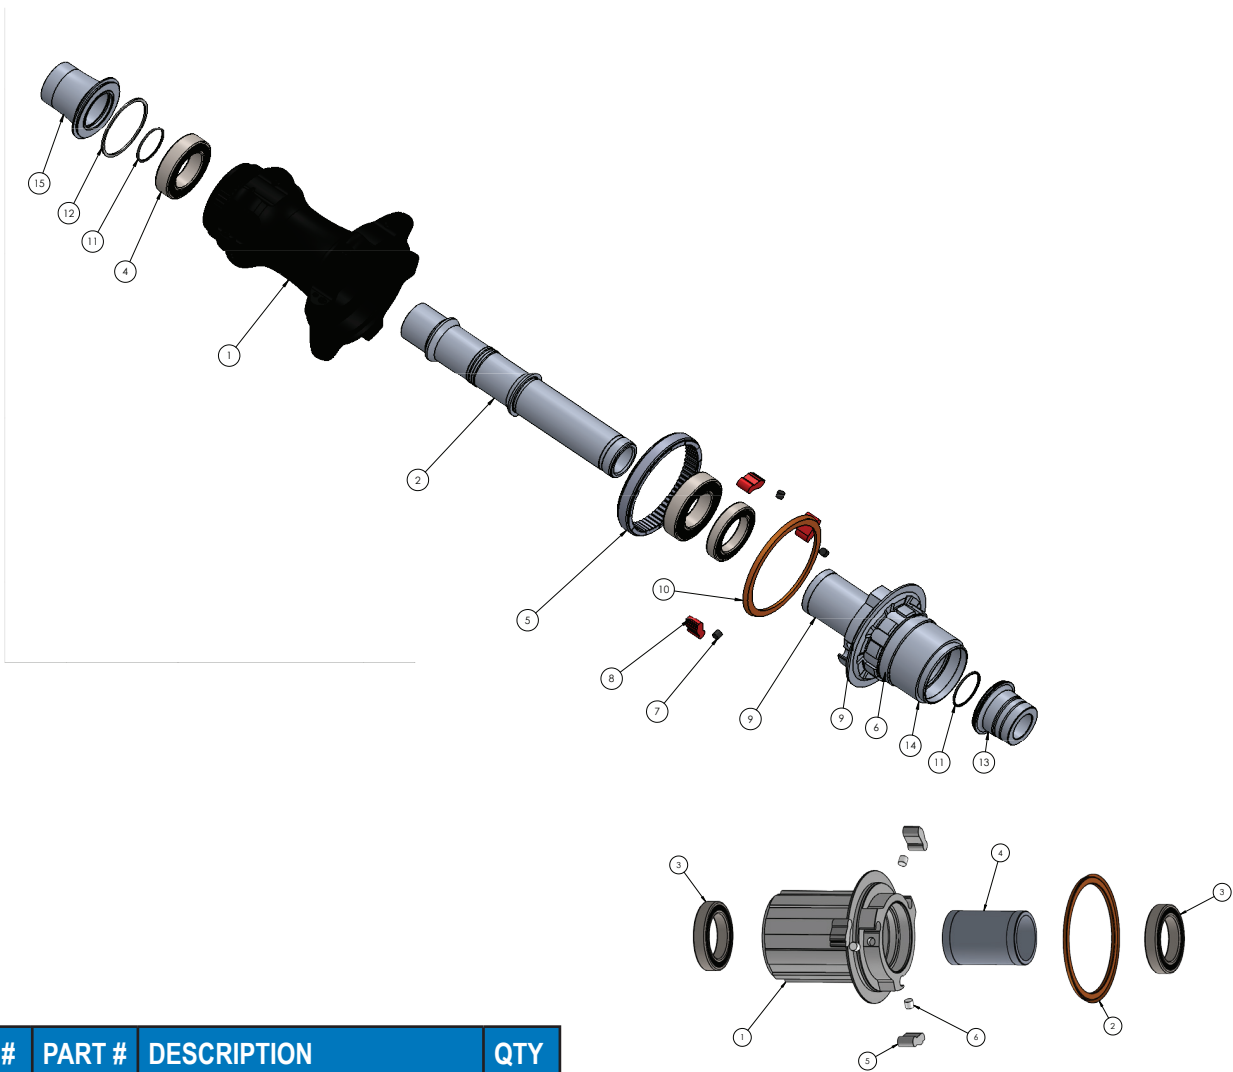

I9 DB CL 14212 XDR 24H

ITEM #	PART #	DESCRIPTION	QTY
1	N/A	Hub Shell	
2	21791	AXLE, i9 DB REAR CL 15/12/135	1
3	20168	BEARING, ENDURO 61903 ABEC 5	1
4	20185	BEARING, MR17287	1
5	21771	RATCHET RING i9	1
6	20167	BEARING, ENDURO 61803 ABEC 5	1
7	21847	HUB, i9 ROAD 3 PAWL SPRING KIT	1
8	N/A	Pawl	
9	21793	SPACER, i9 REAR AXLE	1
10	N/A	Seal Ring	
11	N/A	o-ring	
12	N/A	teflon seal	
13	21871	END CAP, i9 DB REAR TA 12x142	1
14	21857	FREEHUB, i9 RB/DB XDR 11/12SPD	1
15	N/A	See 13	

ITEM #	PART #	DESCRIPTION	QTY
1	21856	FREEHUB, i9 RB/DB SHIM 10/11SP	1
	21857	FREEHUB, i9 RB/DB XDR 11/12SPD	1
	21858	FREEHUB, i9 RB/DB CAMPY 11 SPD	1
	423-39272	FREEHUB, i9 CAMPY N3W TORCH 13SPD W/DS E	1
2	N/A	SEAL RING	
3	20167	BEARING, ENDURO 61803 ABEC 5	2
4	21793	SPACER, i9 REAR AXLE	1
5	N/A	PAWL	
6	21847	HUB, i9 ROAD 3 PAWL SPRING KIT	1