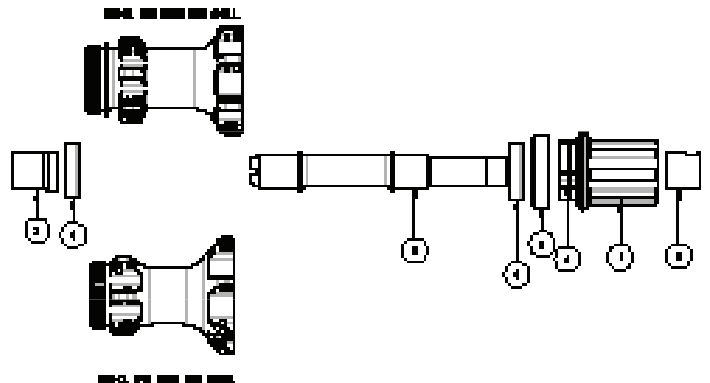

SRX-CL 24H-28H REAR HUBS

ITEM #	PART #	DESCRIPTION	QTY
1	281-31520-K001	SRC/SRX FH Body Kit HG Steel 3 Pawl	1
	281-31520-K002	SRC/SRX FH Body Kit HG Alloy 3 Pawl	1
	281-31520-K003	SRC/SRX FH Body Kit XD Steel 3 Pawl	1
	281-31520-K004	SRC/SRX FH Body Kit XD Alloy 3 Pawl	1
	281-31520-K006	SRC/SRX FH Body Kit HG IIR Alloy 3 Pawl	1
	281-31520-K007	SRC/SRX FH Body Kit MS Alloy 3 Pawl	1
	281-31520-K008	SRC/SRX FH Body Kit I MS Steel 3 Pawl	1
	281-31520-K013	SRC/SRX FH Body Kit XDR Alloy 3 Pawl	1
	281-31520-K016	SRC/SRX FH BODY Kit CAMPY N3W 3 Pawl	1
2	281-31519-K014	SRX CL Rear 12mm HG End Cap Kit	1
	281-31519-K015	SRX CL Rear 12mm XD End Cap Kit	1
	281-31519-K016	SRX CL Rear 12mm MS End Cap Kit	1
	281-31519-K020	SRX CL Rear QR HG End Cap Kit	1
	281-31519-K021	SRX CL Rear QR XD End Cap Kit	1

ITEM #	PART #	DESCRIPTION	QTY
3	281-32014	SRC/SRX Ratchet Ring Kit	1
4	281-31620	SRC/SRX Pawl /Spring Kit 3 Pawl	1
5	281-32013-K011	SRX CL Rear Axle Kit 148 Alloy	1
	281-32013-K012	SRX CL Rear Axle Kit 150/157 Alloy	1
	281-32013-K013	SRX CL Rear Axle Kit 148 Steel	1
	281-32013-K014	SRX CL Rear Axle Kit 150/157 Steel	1
	281-32013-K015	SRX CL Rear Axle Kit 135/142 Alloy	1
	281-32013-K016	SRX CL Rear Axle Kit 135/142 Steel	1
6	281-38692	SRX CL Rear Bearing 6903/63803-D2 Kit	1
7	281-32011	SRC/SRX 6902 Bearing (28x15x7) Kit	2
8	281-38402	SRC/SRX 63802 Bearing (24x15x7) Kit	3