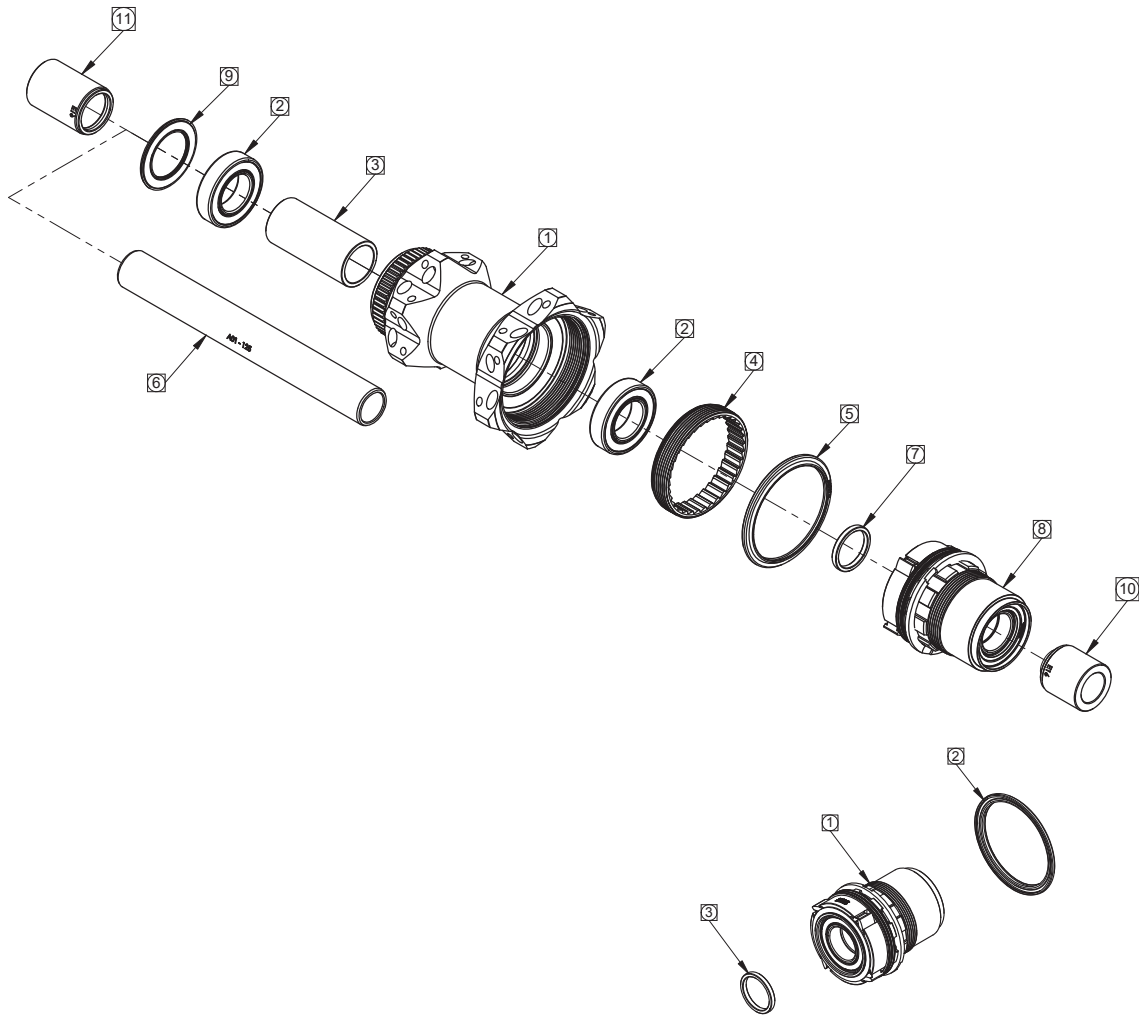

GW TR3 DB XDR 12142 24H

ITEM #	PART #	DESCRIPTION	QTY
1	N/A	Hub Shell	
2	20156	BEARING, 6902, ENDURO	2
3	22162	SPACER, GW REAR AXLE	1
4	N/A	RATCHET RING	
5	N/A	Seal Ring	1
6	22159	AXLE, GW RB REAR 15/20/120 ALLOY 130	1
7	22099	SPACER, GW, RED 17.5*15*2.1 mm	1
8	22570	FREEHUB, GW TR3 XDR 4 PAWL 3 BEARING	1
9	22130	END CAP, GW RB REAR QR 9/130	1
10	N/A	See 9	

ITEM #	PART #	DESCRIPTION	QTY
1	22569	FREEHUB, GW TR3 SPL 4 PAWL 3 BEARING	1
	22570	FREEHUB, GW TR3 XDR 4 PAWL 3 BEARING	1
	22568	FREEHUB, GW TR3 CAMPY 4 PAWL 3 BEARING	1
	423-39079	FREEHUB, GW CAMPY N3W 11-13SPD 4 PAWL 3 BEARING	1
2	N/A	SEAL RING