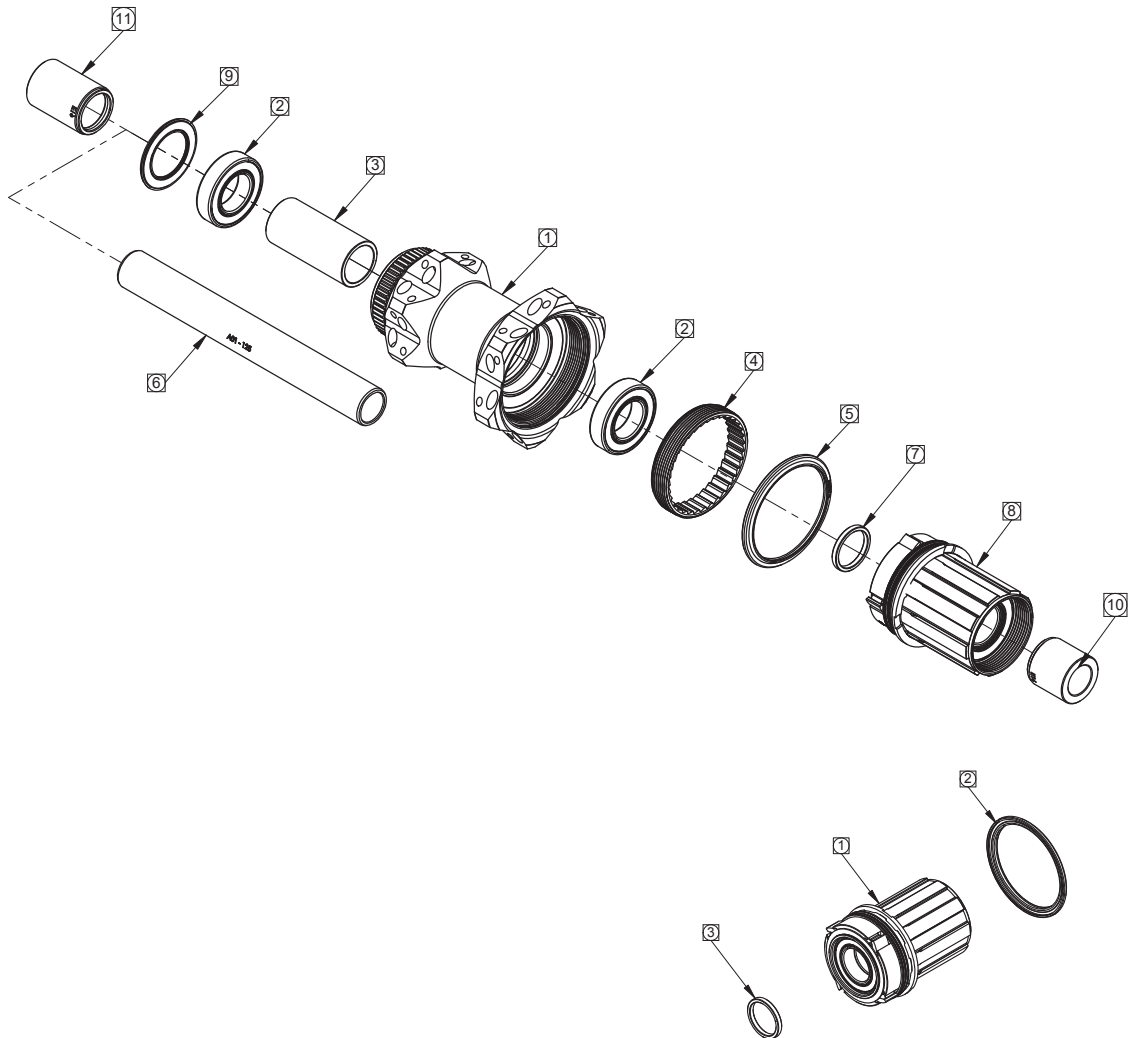

GW TR3 SHIM DB 14212 24H

ITEM #	PART #	DESCRIPTION	QTY
1	N/A	Hub Shell	
2	20156	BEARING, 6902, ENDURO	2
3	22162	SPACER, GW REAR AXLE	1
4	N/A	RATCHET RING	
5	N/A	Seal Ring	1
6	22158	AXLE, GW DB REAR 15/12/125 ALLOY 135/142	1
7	22569	FREEHUB, GW TR3 SPL 4 PAWL 3 BEARING	1
8	N/A	Spacer	
9	22130	END CAP, GW RB REAR QR 9/130	1
10	N/A	See 9	

ITEM #	PART #	DESCRIPTION	QTY
1	22569	FREEHUB, GW TR3 SPL 4 PAWL 3 BEARING	1
	22570	FREEHUB, GW TR3 XDR 4 PAWL 3 BEARING	1
	22568	FREEHUB, GW TR3 CAMPY 4 PAWL 3 BEARING	1
	423-39079	FREEHUB, GW CAMPY N3W 11-13SPD 4 PAWL 3 BEARING	1
2	N/A	SEAL RING	

WARNING: The information contained herein is proprietary and confidential to Reynolds Cycling and Reynolds Cycling affiliates. This document is not intended for public distribution or disclosure. This document may be referenced and reproduced for and by Reynolds Cycling and Reynolds Cycling affiliates only.