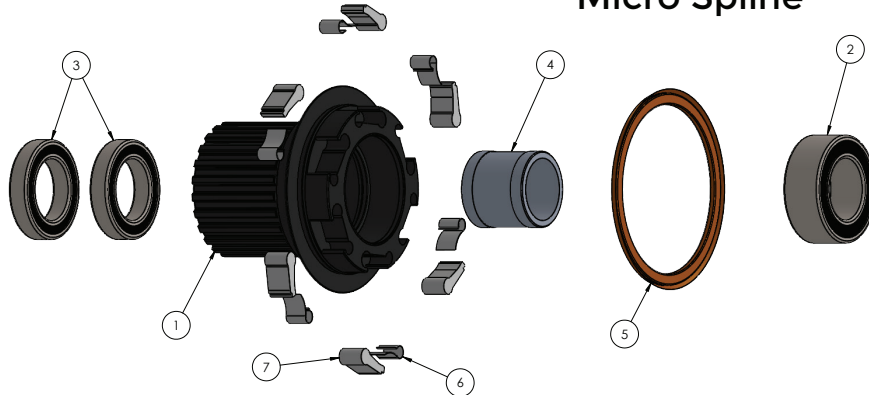

19 HD MTN SP CL 28H 157X12, 19 HD MS

ITEM #	PART #	DESCRIPTION	QTY
1	N/A	Hub Shell	
2	22535	AXLE, 19 HDMTN REAR CL 157/12 HUB	1
3	20168	BEARING, ENDURO 61903 ABEC 5	1
4	20164	BEARING, i9 15307 A5	1
5	N/A	HYDRA 115t DRIVE RING	1
6	22532	FREEHUB, 19 HD MS 12-SPD MTN 6-PAWL	1
7	22541	END CAP, 19 HD RR MS 142/148/12 KIT	1
8	N/A	o-ring 1/16 X 9/16	1
9	N/A	See Item 7	
10	N/A	O-ring 17 X 1	1

ITEM #	PART #	DESCRIPTION	QTY
1	22530	FREEHUB, 19 HD SPL 10-SP MTN 6-PAWL	1
	22531	FREEHUB, 19 HD XD 11-SP MTN 6-PAWL	1
	22532	FREEHUB, 19 HD MS 12-SPD MTN 6-PAWL	1
2	423-39028-0001	BEARING, ENDURO 152610, 19 HYDRA MS FHB	1
3	20157	BEARING, 6802, ABEC 3, 2RS	2
4	N/A	HYDRA/101 MTN FREEHUB SPACER MICRO SPLINE	1
5	N/A	SEAL RING	
6	22548	HUB, i9 HYDRA MTN 6 PAWL SPRING KIT	1
7	N/A	HYDRA PAWL	6