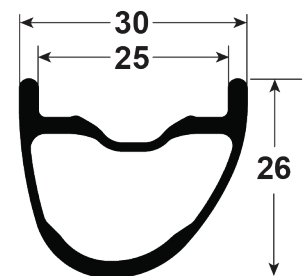

G650 EXPERT

436-39260-1200	WS, BL G650r TSS CL HG 24/24H 142	
436-39260-2000	W, BL G650r TSS CL FRNT 24H 100	1
436-39263-6241	D RIM, H2O BL G650r 24H	1
20917	RIM TAPE, TUBELESS 28MM 5.5 M	1
16-38965-C001	Super Bubba X Front 12 x 100	1
TBD	SPOKE, SPM CX-RAY SP 269MM BLK	10
TBD	SPOKE, SPM CX-RAY SP 268MM BLK	10
20311	NIPPLE, EXT BLACK ALLOY SQ HEAD	20
441-39408-A050	W ACC KIT, BASE +50 ALLOY FRNT SBX	1
20356	VALVE STEM, TL ALLOY 50MM BLK	1
281-31519-K017	SRX CL 100/110 BUBBA CL100 F 15mm Cap Kt	
436-39260-2200	W, BL G650r TSS CL HG 24H 142	1
436-39263-6241	D RIM, H2O BL G650r 24H	1
20917	RIM TAPE, TUBELESS 28MM 5.5 M	1
16-38966-C001	Super Bubba X Rear 12x142 Shimano HG 11SPD 3-pawl	1
TBD	SPOKE, SPM CX-RAY SP 260MM BLK	12
TBD	SPOKE, SPM CX-RAY SP 264MM BLK	12
20311	NIPPLE, EXT BLACK ALLOY SQ HEAD	24
441-39343-A050	W ACC KIT, BASE +50 ALLOY	1
20356	VALVE STEM, TL ALLOY 50MM BLK	1

FREEHUB OPTIONS

281-38183-K004	BUBBA X FH BODY KIT - SHIMANO HG R AL
281-38183-K005	BUBBA X FH BODY KIT - SRAM XDR ALLOY
281-38183-K006	BUBBA X FH BODY KIT-CAMPY N3W ALLOY

END CAP OPTIONS

281-31519-K018	SRX CL 100/110 BUBBA CL100 F 12mm Cap Kt
281-31519-K017	SRX CL 100/110 BUBBA CL100 F 15mm Cap Kt
281-31519-K020	SRX CL Rear QR HG End Cap Kit
281-31519-K014	SRX CL Rear 12mm HG End Cap Kit
281-31519-K021	SRX CL Rear QR XDR End Cap Kit
281-31519-K015	SRX CL Rear 12mm XDR End Cap Kit

G700/G650