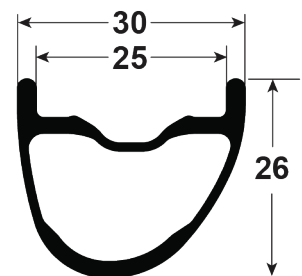

G700 PRO HGR

446-38956-1200	WS, BL G700 TSS CL HG 20_24H 142	
446-38956-2000	W, BL G700 TSS CL FRNT 20H 100	1
436-38807-6200	D RIM, H20 BL G700 20H	1
20917	RIM TAPE, TUBELESS 28MM 5.5 M	1
21860	HUB, i9 DB CL 12MM FRONT 20H	1
21602	SPOKE, SPM CX-RAY SP 300MM BLK	10
21603	SPOKE, SPM CX-RAY SP 301MM BLK	10
20311	NIPPLE, EXT BLACK ALLOY SQ HEAD	20
441-39344-A050	W ACC KIT, BASE +50 ALLOY FRNT	1
20356	VALVE STEM, TL ALLOY 50MM BLK	1
21869	END CAP, i9 DB FRT TA 15x100	1
446-38956-2200	W, BL G700 TSS CL HG 24H 142	1
436-38807-6240	D RIM, H20 BL G700 24H	1
20917	RIM TAPE, TUBELESS 28MM 5.5 M	1
21861	HUB, i9 DB CL 142/12 SHIM 24H	1
21745	SPOKE, SPM CX-RAY SP 295MM BLK	12
21599	SPOKE, SPM CX-RAY SP 296MM BLK	12
20311	NIPPLE, EXT BLACK ALLOY SQ HEAD	24
441-39343-A050	W ACC KIT, BASE +50 ALLOY	1
20356	VALVE STEM, TL ALLOY 50MM BLK	1

FREEHUB OPTIONS

21856	FREEHUB, i9 RB/DB SHIM 10/11SPD
21857	FREEHUB, i9 RB/DB XDR 11/12SPD
21858	FREEHUB, i9 RB/DB CAMPY 11 SPD
423-39272	FREEHUB, i9 CAMPY N3W TORCH 13SPD W/DS E

END CAP OPTIONS

21867	END CAP, i9 DB FRT QR 9x100
21868	END CAP, i9 DB FRT TA 12x100
21879	END CAP, i9 DB FRT TA 15x100
21870	END CAP, i9 DB REAR QR 9x135
21871	END CAP, i9 DB REAR TA 12x142
21872	END CAP, i9 DB REAR TA 12x135

G700/G650