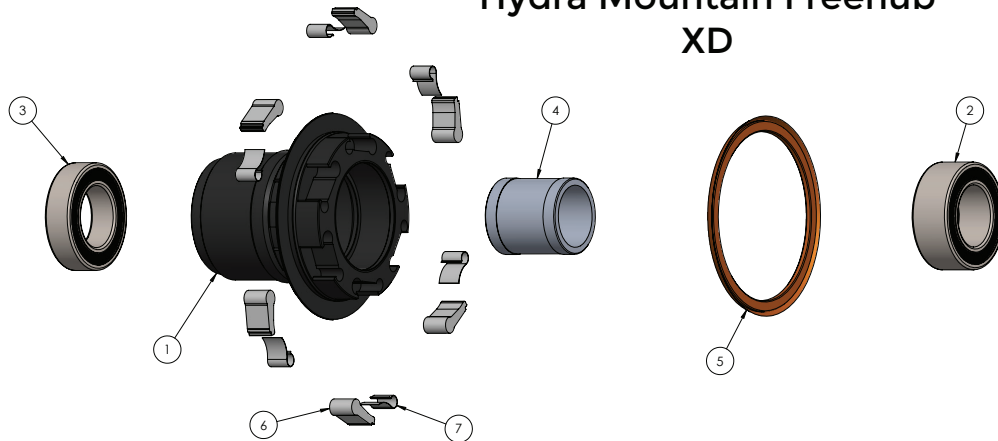

Hydra Mountain Freehub XD

ITEM #	PART #	DESCRIPTION	QTY
1	N/A	Hub Shell	
2	22534	AXLE, I9 HDMTN REAR CL 148/12 HUB	1
3	20168	BEARING, ENDURO 61903 ABEC 5	1
4	20164	BEARING, i9 15307 A5	1
5	N/A	HYDRA 115t DRIVE RING	1
6	22531	FREEHUB, I9 HD XD 11-SP MTN 6-PAWL	1
7	22540	END CAP, I9 HD RR 142/148/12 KIT	1
8	N/A	O-ring 1/16 X 9/16	1
9	N/A	See Item 7	
10	N/A	O-ring 17 X 1	1

ITEM #	PART #	DESCRIPTION	QTY
1	22530	FREEHUB, I9 HD SPL 10-SP MTN 6-PAWL	1
	22531	FREEHUB, I9 HD XD 11-SP MTN 6-PAWL	1
	22532	FREEHUB, I9 HD MS 12-SPD MTN 6-PAWL	1
2	423-39028-0001	BEARING, ENDURO 152610, I9 HYDRA MS FHB	1
3	20157	BEARING, 6802, ABEC 3, 2RS	2
4	N/A	HYDRA/101 MTN FREEHUB SPACER MICRO SPLINE	1
5	N/A	SEAL RING	
6	22548	HUB, I9 HYDRA MTN 6 PAWL SPRING KIT	1
7	N/A	HYDRA PAWL	6

WARNING: The information contained herein is proprietary and confidential to Reynolds Cycling and Reynolds Cycling affiliates. This document is not intended for public distribution or disclosure. This document may be referenced and reproduced for and by Reynolds Cycling and Reynolds Cycling affiliates only.