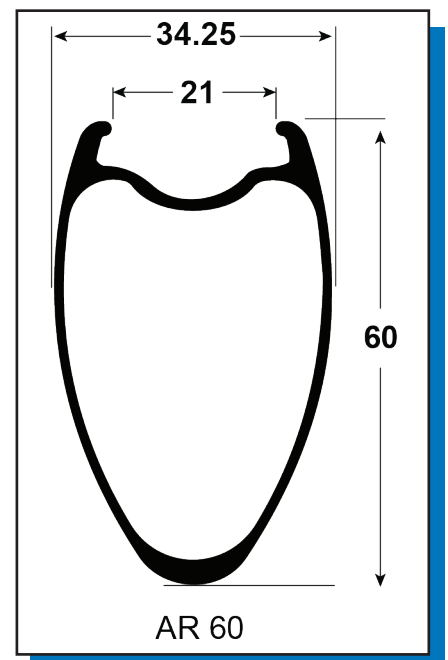

FREEHUB OPTIONS

281-31520-K006	SRC/SRX FH Body Kit HG Rd Alloy 3 Pawl
281-31520-K013	SRC/SRX FH Body Kit XDR Alloy 3 Pawl

END CAP OPTIONS

281-31519-K019	SRX CL Front QR End Cap Kit
281-31519-K018	SRX CL 100/110 Bubba CL100 F 12mm Cap Kt
281-31519-K017	SRX CL 100/110 Bubba CL100 F 15mm Cap Kt
281-31519-K020	SRX CL Rear QR HG End Cap Kit
281-31519-K014	SRX CL Rear 12mm HG End Cap Kit
281-31519-K021	SRX CL Rear QR XDR End Cap Kit
281-31519-K015	SRX CL Rear 12mm XDR End Cap Kit