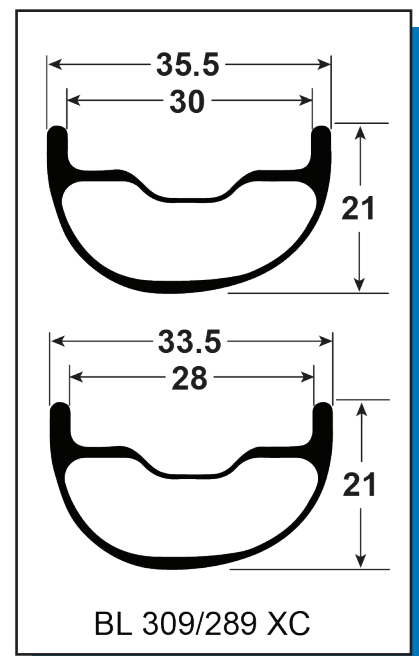

FREEHUB OPTIONS

22530	FREEHUB, I9HD SPL 10SP MTN6PAWL
22531	FREEHUB, I9HD XD 11SP MTN 6PAWL
22532	FREEHUB, I9HD MS 12SPD MTN6PAWL
22538	END CAP, I9 HDMTN FRNT 15MMKIT
22539	END CAP, I9HDMTNFT TRQ 15MMKIT
22540	END CAP, I9HD RR 12X142/148KIT
22541	END CAP, I9HD RR MS 12x142/148
22542	END CAP, I9 HD RR ISO ALL KIT
22534	AXLE, I9 HDMTN REAR CL 12X148 HUB
22537	AXLE, I9HDMTN FRT CL15X110 HUB
20164	BEARING, I9 15307 A5
20165	BEARING, ENDURO 18307 ABEC 5
20166	BEARING, ENDURO 31803 ABEC 5
20167	BEARING, ENDURO 61803 ABEC 5
20168	BEARING, ENDURO 61903 ABEC 5