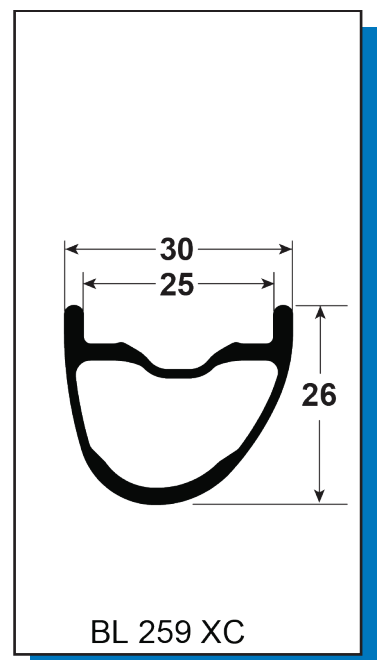

FREEHUB OPTIONS

22530	FREEHUB, I9 HD SPL 10-SP MTN 6-PAWL
22531	FREEHUB, I9HD XD 11SP MTN 6PAWL
22532	FREEHUB, I9 HD MS 12-SPD MTN 6-PAWL
22538	END CAP, I9 HDMTN FRNT 15MM KIT
22539	END CAP, I9 HDMTN FT TRQ 15MM KIT
22540	END CAP, I9 HD RR 142/148/12 KIT
22541	END CAP, I9 HD RR MS 142/148/12 KIT
22537	AXLE, I9HDMTN FRT CL15X110 HUB
22534	AXLE, I9 HDMTN REAR CL 12X148 HUB
22535	AXLE, I9 HDMTN REAR CL 12X157 HUB
20164	BEARING, i9 15307 A5
20165	BEARING, ENDURO 18307 ABEC 5
20168	BEARING, ENDURO 61903 ABEC 5
21852	O-Ring, i9 Rear17mm End Cap CL
21853	O-Ring, i9 Frt 25mm End Cap CL
22548	HUB i9 HYDRA 6 PAWL SPRING KIT