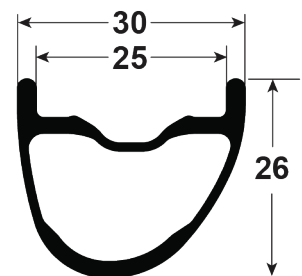

G700 EXPERT

446-38957-1200	WS, BL G700r TSS CL HG 24/24H 142	
446-38957-2000	W, BL G700r TSS CL FRNT 24H 100	1
436-38807-6200	D RIM, H20 BL G700 20H	1
20917	RIM TAPE, TUBELESS 28MM 5.5 M	1
16-38965-C001	Super Bubba X Front 12 x 100	1
TBD	SPOKE, SPM CX-RAY SP 286MM BLK	10
TBD	SPOKE, SPM CX-RAY SP 287MM BLK	10
20311	NIPPLE, EXT BLACK ALLOY SQ HEAD	20
202-39025	FHB Assy SRAM XDR 3-Pawl	1
441-39408-A050	W ACC KIT, BASE +50 ALLOY FRNT SBX	1
20356	VALVE STEM, TL ALLOY 50MM BLK	1
281-31519-K017	SRX CL 100/110 BUBBA CL100 F 15mm Cap Kt	1
446-38957-2200	W, BL G700r TSS CL HG 24H 142	1
436-38807-6240	D RIM, H20 BL G700 24H	1
20917	RIM TAPE, TUBELESS 28MM 5.5 M	1
16-38966-C001	Super Bubba X Rear 12x142 Shimano HG 11SPD 3-pawl	1
TBD	SPOKE, SPM CX-RAY SP 280MM BLK	12
TBD	SPOKE, SPM CX-RAY SP 283MM BLK	12
20311	NIPPLE, EXT BLACK ALLOY SQ HEAD	24
441-39343-A050	W ACC KIT, BASE +50 ALLOY	1
20356	VALVE STEM, TL ALLOY 50MM BLK	1

FREEHUB OPTIONS

281-38183-K004	BUBBA X FH BODY KIT - SHIMANO HG R AL
281-38183-K005	BUBBA X FH BODY KIT - SRAM XDR ALLOY
281-38183-K006	BUBBA X FH BODY KIT-CAMPY N3W ALLOY

END CAP OPTIONS

281-31519-K018	SRX CL 100/110 BUBBA CL100 F 12mm Cap Kt
281-31519-K017	SRX CL 100/110 BUBBA CL100 F 15mm Cap Kt
281-31519-K020	SRX CL Rear QR HG End Cap Kit
281-31519-K014	SRX CL Rear 12mm HG End Cap Kit
281-31519-K021	SRX CL Rear QR XDR End Cap Kit
281-31519-K015	SRX CL Rear 12mm XDR End Cap Kit

G700/G650