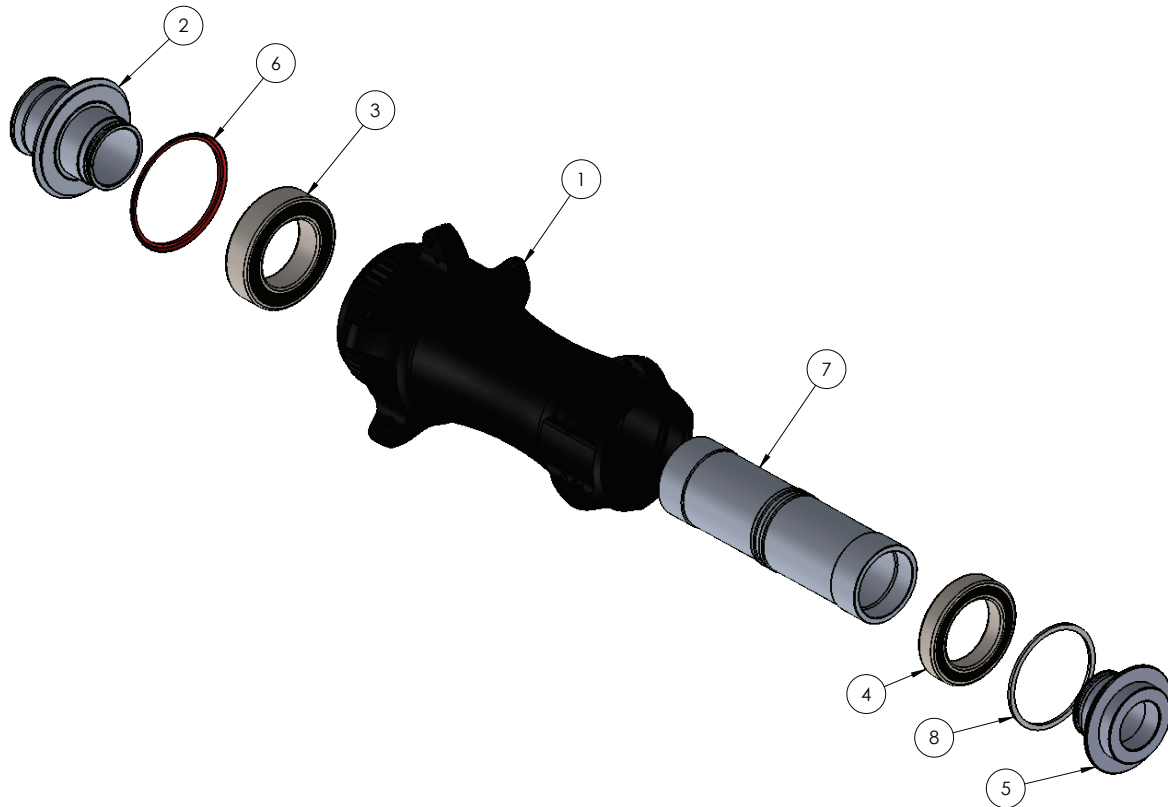

I9 DB CL 12MM FRONT 20H

ITEM #	PART #	DESCRIPTION	QTY
1		Hub Shell	1
2	21868	END CAP, I9 DB FRT TA 12x100	1
3	20185	BEARING, MR17287	1
4	20167	BEARING, ENDURO 61803 ABEC 5	1
5	N/A	See Item 2	
6	N/A		
7	21784	AXLE, I9 DB FRONT 12/15/100	1
8	N/A		

WARNING: The information contained herein is proprietary and confidential to Reynolds Cycling and Reynolds Cycling affiliates. This document is not intended for public distribution or disclosure. This document may be referenced and reproduced for and by Reynolds Cycling and Reynolds Cycling affiliates only.