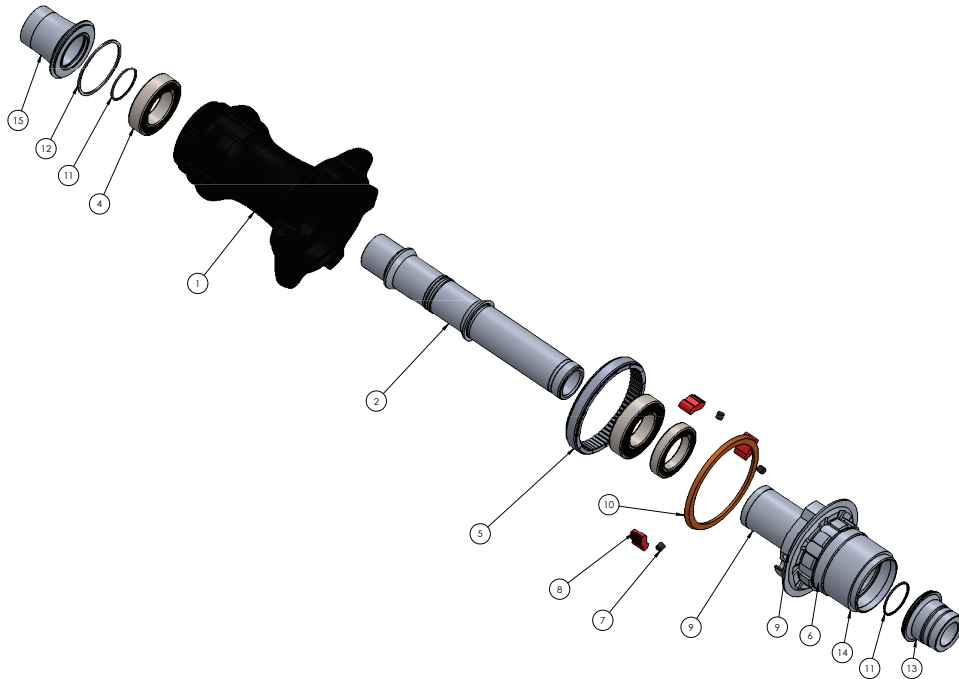

19 DB CL 14212 XDR 24H

ITEM #	PART #	DESCRIPTION	QTY
1	N/A	Hub Shell	
2	21791	AXLE, i9 DB REAR CL 15/12/135	1
3	20168	BEARING, ENDURO 61903 ABEC 5	1
4	20185	BEARING, MR17287	1
5	21771	RATCHET RING i9	1
6	20167	BEARING, ENDURO 61803 ABEC 5	1
7	21847	HUB, i9 ROAD 3 PAWL SPRING KIT	1
8	N/A	Pawl	
9	21793	SPACER, i9 REAR AXLE	1
10	N/A	Seal Ring	
11	N/A	o-ring	
12	N/A	teflon seal	
13	21871	END CAP, i9 DB REAR TA 12x142	1
14	21857	FREEHUB, i9 RB/DB XDR 11/12SPD	1
15	N/A	See 13	

ITEM #	PART #	DESCRIPTION	QTY
1	21856	FREEHUB, i9 RB/DB SHIM 10/11SP	1
	21857	FREEHUB, i9 RB/DB XDR 11/12SPD	1
	21858	FREEHUB, i9 RB/DB CAMPY 11 SPD	1
	423-39272	FREEHUB, i9 CAMPY N3W TORCH 13SPD W/DS E	1
2	N/A	SEAL RING	
3	20167	BEARING, ENDURO 61803 ABEC 5	2
4	21793	SPACER, i9 REAR AXLE	1
5	N/A	PAWL	
6	21847	HUB, i9 ROAD 3 PAWL SPRING KIT	1