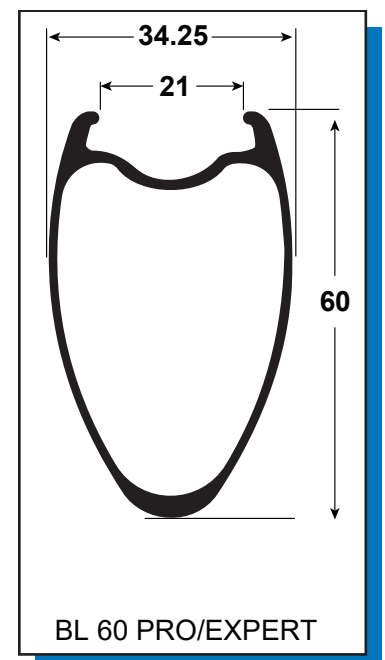

BLACKLABEL 60 EXPERT

445-40002-1200	WS, BL60 EXPERT TL DB HGR/XDR 100/142	
445-40002-2000	W, BL60 EXPERT TL DB FRNT 24H 100	1
435-40001-6241	D RIM, H2O BL60 24H	1
20919	RIM TAPE, TL 25MM 5.5M INSTALED	1
16-38965-C001	Super Bubba X Front 12 x 100	1
21528	SPOKE, SPM CX-RAY 266MM SP BLK	12
21589	SPOKE, SPM CX-RAY 268MM SP BLK	12
20911	NIPPLE, HEX HIDDEN INTERNAL	24
441-39408-A080	W ACC KIT, BASE +80 ALLOY FRNT SBX	1
20358	VALVE STEM, TL ALLOY 80MM BLK	1
281-31519-K017	SRX CL 100/110 Bubba CL 100 F 15mm Cap Kit	1
445-40002-2200	W, BL60 EXPERT TL DB HGR/XDR 24H 142	1
435-40001-6241	D RIM, H2O BL60 24H	1
20919	RIM TAPE, TL 25MM 5.5M INSTALED	1
16-38966-C001	Super Bubba X Rear 12x142 Shimano HG 11SPD 3-pawl	1
21763	SPOKE, SPM CX-RAY 264MM SP BLK	12
21576	SPOKE, SPM CX-RAY 267MM SP BLK	12
20911	NIPPLE, HEX HIDDEN INTERNAL	24
281-38183-K005	Bubba X FH body Kit - SRAM XDR Alloy	1
441-39343-A080	W ACC KIT, BASE +80 ALLOY	1
20358	VALVE STEM, TL ALLOY 80MM BLK	1

FREEHUB OPTIONS

281-38183-K004	Bubba X FH Body Kit - Shimano GH R Alloy
281-38183-K005	Bubba X FH Body Kit - SRAM XDR Alloy
281-38183-K006	Bubba X FH Body Kit - Campy N3W Alloy

END CAP OPTIONS

281-31519-K018	SRX CL 100/110 Bubba CL100 F 12mm Cap Kt
281-31519-K017	SRX CL 100/110 Bubba CL100 F 15mm Cap Kt
281-31519-K020	SRX CL Rear QR HG End Cap Kit
281-31519-K014	SRX CL Rear 12mm HG End Cap Kit
281-31519-K021	SRX CL Rear QR XDR End Cap Kit
281-31519-K015	281-31519-K015