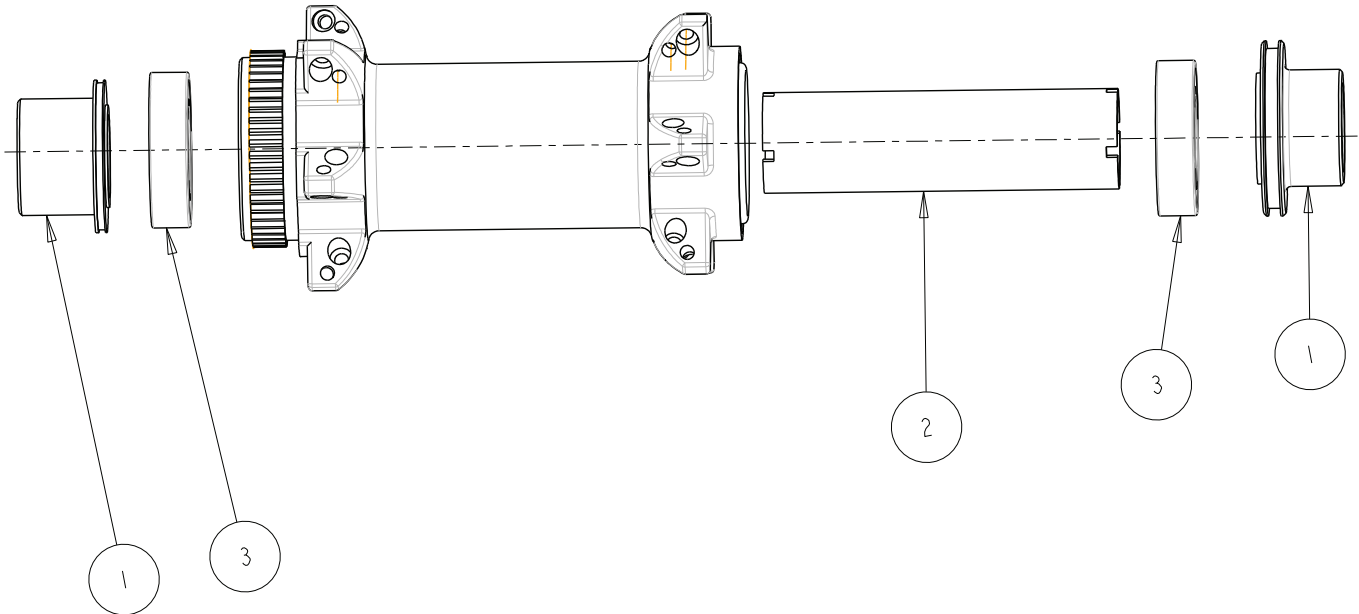

SUPER BUBBA CENTERLOCK FRONT

ITEM #	PART #	DESCRIPTION	QTY
1	281-37249-K007	Bubba CL 110x15 Front End Cap Kit Pair	1
2	281-37253-K005	Bubba CL 110x15 F hub shell spacer tube Kit	1
3	281-37254-K001	Bubba/Bubba X 6902 Bearing Kit -qty 2	1

WARNING: The information contained herein is proprietary and confidential to Reynolds Cycling and Reynolds Cycling affiliates. This document is not intended for public distribution or disclosure. This document may be referenced and reproduced for and by Reynolds Cycling and Reynolds Cycling affiliates only.