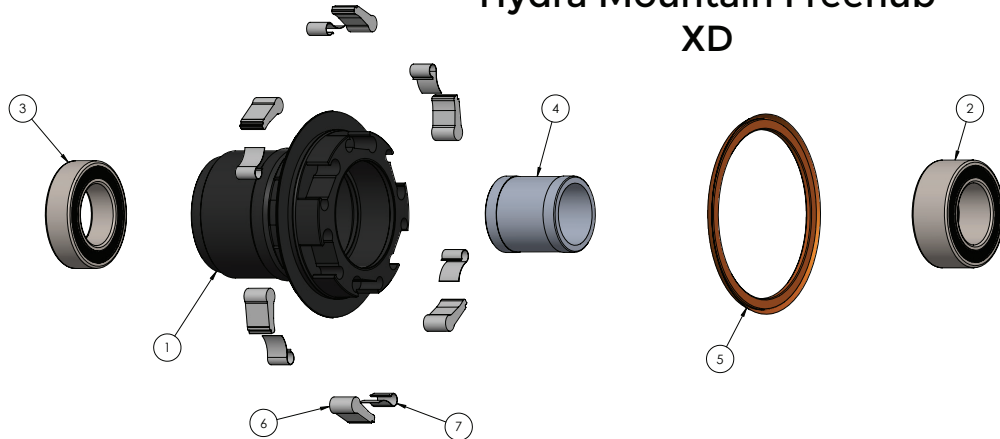

Hydra Mountain Freehub XD

ITEM #	PART #	DESCRIPTION	QTY
1	N/A	Hub Shell	
2	22535	AXLE, I9 HDMTN REAR CL 157/12 HUB	1
3	20168	BEARING, ENDURO 61903 ABEC 5	1
4	20164	BEARING, i9 15307 A5	1
5	N/A	HYDRA 115t DRIVE RING	1
6	22531	FREEHUB, I9 HD XD 11-SP MTN 6-PAWL	1
7	22540	END CAP, I9 HD RR 142/148/12 KIT	1
8	N/A	O-ring 1/16 X 9/16	1
9	N/A	See Item 7	
10	N/A	O-ring 17 X 1	1

ITEM #	PART #	DESCRIPTION	QTY
1	22530	FREEHUB, I9 HD SPL 10-SP MTN 6-PAWL	1
	22531	FREEHUB, I9 HD XD 11-SP MTN 6-PAWL	1
	22532	FREEHUB, I9 HD MS 12-SPD MTN 6-PAWL	1
2	423-39028-0001	BEARING, ENDURO 152610, I9 HYDRA MS FHB	1
3	20157	BEARING, 6802, ABEC 3, 2RS	2
4	N/A	HYDRA/101 MTN FREEHUB SPACER MICRO SPLINE	1
5	N/A	SEAL RING	
6	22548	HUB, I9 HYDRA MTN 6 PAWL SPRING KIT	1
7	N/A	HYDRA PAWL	6

WARNING: The information contained herein is proprietary and confidential to Reynolds Cycling and Reynolds Cycling affiliates. This document is not intended for public distribution or disclosure. This document may be referenced and reproduced for and by Reynolds Cycling and Reynolds Cycling affiliates only.