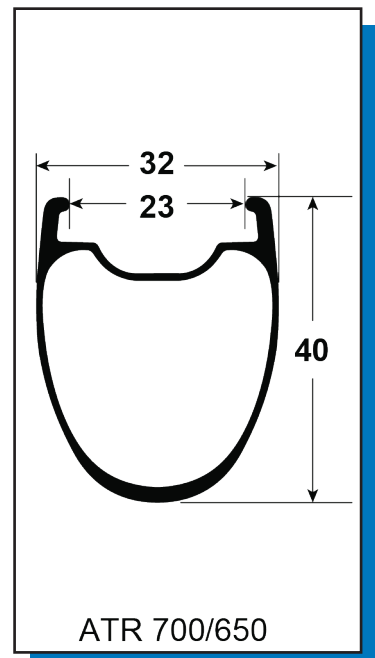

FREEHUB OPTIONS

20783	O-RING, GW DB END CAPS
22099	SPACER, GW, RED 17.5*15*2.1mm
22120	END CAP, GW DB FRNT 9MM QR
22121	END CAP, GW DB FRNT 12MM TA
22122	END CAP, GW DB FRNT 15MM TA
22124	END CAP, GW DB REAR 9/135 QR
22126	END CAP, GW DB R 12/135 TA
22128	END CAP, GW DB R 12/142 TA
22567	FREEHUB, GW TR3 XD 4 PAWL 3 BEARING
22568	FREEHUB, GW TR3 CAMPY 4 PAWL 3 BEARING
22569	FREEHUB, GW TR3 SPL 4 PAWL 3 BEARING
22570	FREEHUB, GW TR3 XDR 4 PAWL 3 BEARING
22161	AXLE, GW FRONT TA
22158	AXLE, GW DB REAR 15/12/125 ALLOY 135/142
22163	SEAL, GW REAR HUB NDS