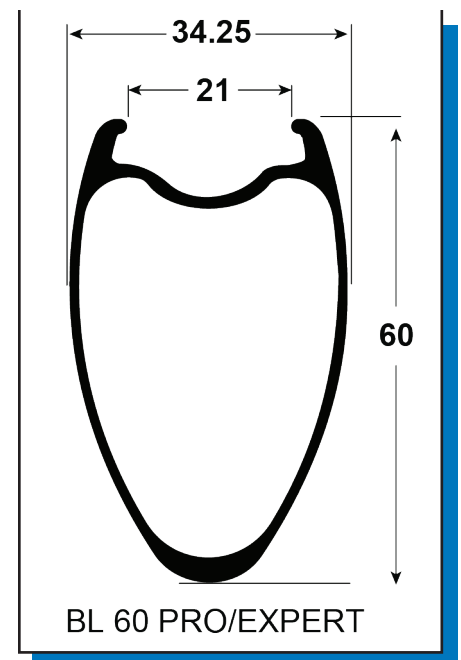

BLACKLABEL 60 PRO DB XDR

445-40001-1600	WS, BL60 PRO TL DB XDR 100/142	
445-40001-2000	W, BL60 PRO TL DB FRNT 20H 100	1
435-40001-6201	D RIM, H20 BL60 20H	1
20919	RIM TAPE, TL 25MM 5.5M INSTALED	1
21860	HUB, i9 DB CL 12MM FRONT 20H	1
21591	SPOKE, SPM CX-RAY 273MM SP BLK	10
21529	SPOKE, SPM CX-RAY 274MM SP BLK	10
20911	NIPPLE, HEX HIDDEN INTERNAL	20
441-39344-A080	W ACC KIT, BASE +80 ALLOY FRNT	1
20358	VALVE STEM, TL ALLOY 80MM BLK	1
21869	END CAP, i9 DB FRT TA 15x100	1
445-40001-2600	W, BL60 PRO TL DB XDR 24H 142	1
435-40001-6241	D RIM, H20 BL60 24H	1
20919	RIM TAPE, TL 25MM 5.5M INSTALED	1
21866	HUB, i9 DB CL 142/12 XD 24H	1
21584	SPOKE, SPM CX-RAY 265MM SP BLK	12
21589	SPOKE, SPM CX-RAY 268MM SP BLK	12
20911	NIPPLE, HEX HIDDEN INTERNAL	24
441-39343-A080	W ACC W ACC KIT, BASE +80 ALLOY KIT, BASE +80 ALLOY	1
20358	VALVE STEM, TL ALLOY 80MM BLK	1

FREEHUB OPTIONS

21856	FREEHUB, i9 RB/DB SHIM 10/11SP
21857	FREEHUB, i9 RB/DB XDR 11/12SPD
21858	FREEHUB, i9 RB/DB CAMPY 11 SPD
423-39272	FREEHUB, i9 CAMPY N3W TORCH 13SPD W/DS E

END CAP OPTIONS

21867	END CAP, i9 DB FRT QR 9x100
21868	END CAP, i9 DB FRT TA 12x100
21869	END CAP, i9 DB FRT TA 15x100
21870	END CAP, i9 DB REAR QR 9x135
21871	END CAP, i9 DB REAR TA 12x142
21872	END CAP, i9 DB REAR TA 12x135