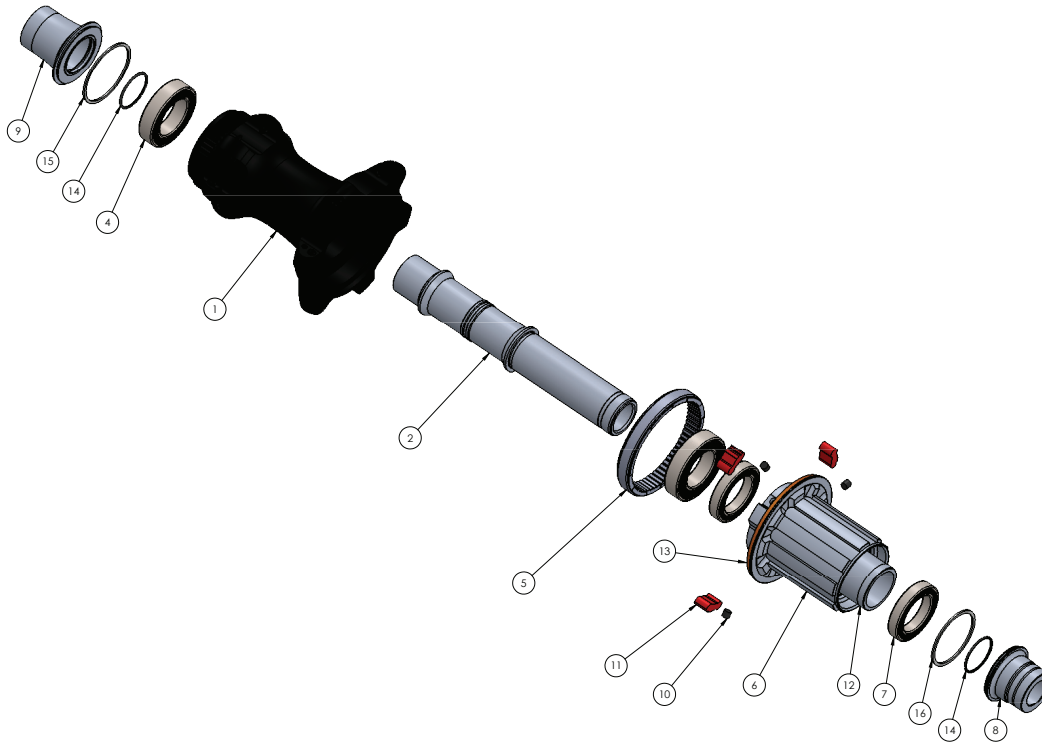

19 DB CL 14212 SHIM 24H

ITEM #	PART #	DESCRIPTION	QTY
1	N/A	Hub Shell	
2	21791	AXLE, i9 DB REAR CL 15/12/135	1
3	20168	BEARING, ENDURO 61903 ABEC 5	1
4	20185	BEARING, MR17287	1
5	21771	RATCHET RING i9	1
6	21856	FREEHUB, i9 RB/DB SHIM 10/11SP	1
7	20167	BEARING, ENDURO 61803 ABEC 5	1
8	21871	END CAP, i9 DB REAR TA 12x142	1
9	N/A	See Item 8	
10	21847	HUB, i9 ROAD 3 PAWL SPRING KIT	1
11	N/A	Pawl	
12	21793	SPACER, i9 REAR AXLE	1
13	N/A	Seal Ring	
14	N/A	o-ring	
15	N/A	teflon seal	
16	N/A	teflon seal	

ITEM #	PART #	DESCRIPTION	QTY
1	21856	FREEHUB, i9 RB/DB SHIM 10/11SP	1
	21857	FREEHUB, i9 RB/DB XDR 11/12SPD	1
	21858	FREEHUB, i9 RB/DB CAMPY 11 SPD	1
	423-39272	FREEHUB, i9 CAMPY N3W TORCH 13SPD W/DS E	1
2	N/A	SEAL RING	
3	20167	BEARING, ENDURO 61803 ABEC 5	2
4	21793	SPACER, i9 REAR AXLE	1
5	N/A	PAWL	
6	21847	HUB, i9 ROAD 3 PAWL SPRING KIT	1

WARNING: The information contained herein is proprietary and confidential to Reynolds Cycling and Reynolds Cycling affiliates. This document is not intended for public distribution or disclosure. This document may be referenced and reproduced for and by Reynolds Cycling and Reynolds Cycling affiliates only.