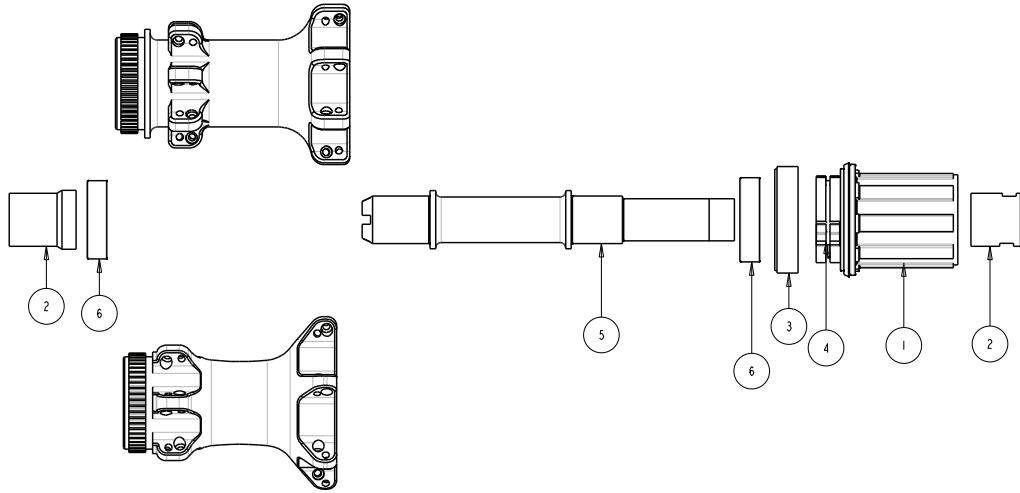

SRX-CL REAR

SRX-CL 28H REAR HUB SHELL