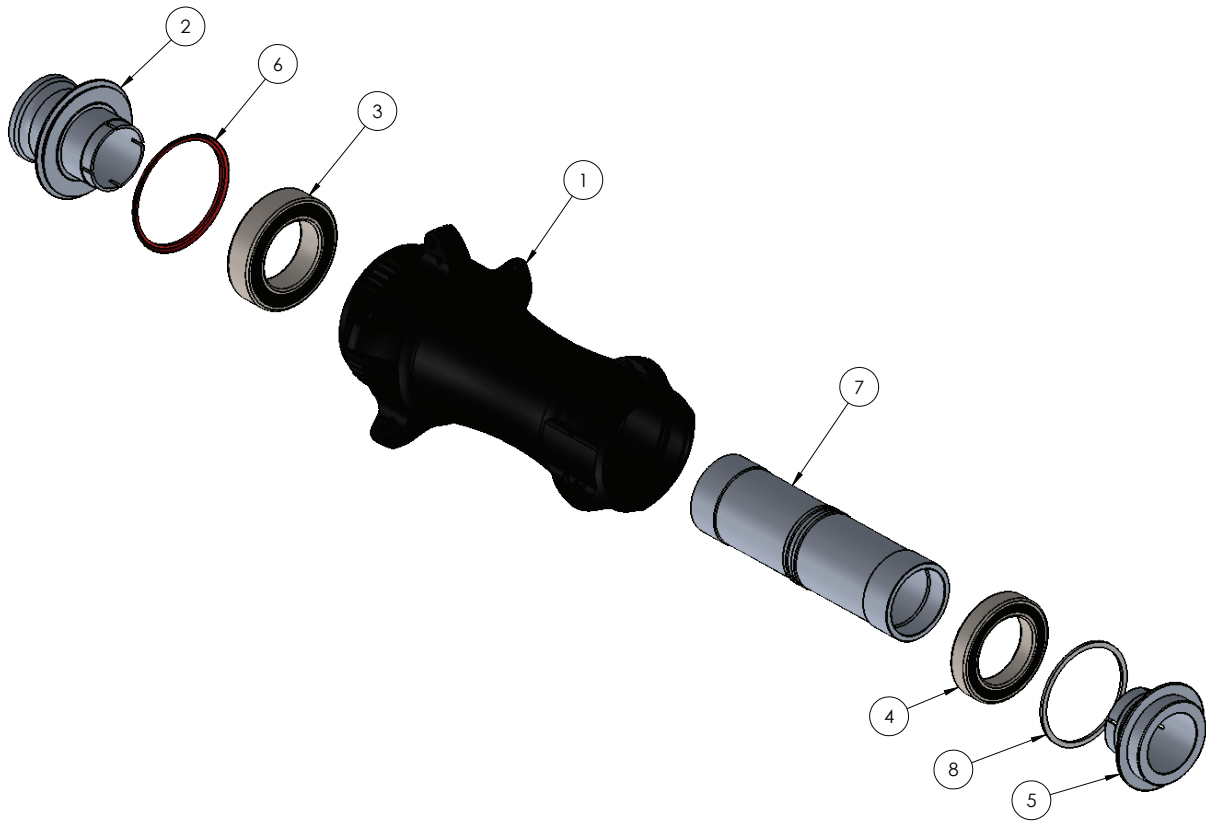

19 DB CL 15MM FRONT 20H

ITEM #	PART #	DESCRIPTION	QTY
1		Hub Shell	1
2	21840	END CAP, I9 FRONT 15mm KIT	1
3	20185	BEARING, MR17287	1
4	20167	BEARING, ENDURO 61803 ABEC 5	1
5	N/A	See Item 2	
6	N/A		
7	21784	AXLE, I9 DB FRONT 12/15/100	1
8	N/A