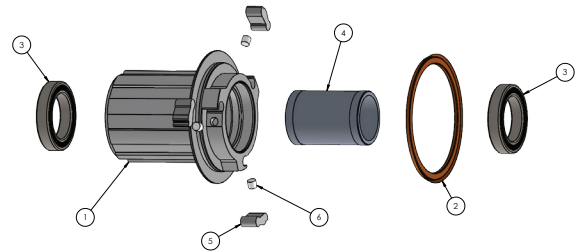

19 DB CL 14212 XDR 24H

ITEM #	PART #	DESCRIPTION	QTY
1	N/A	Hub Shell	
2	21791	AXLE, i9 DB REAR CL 15/12/135	1
3	20168	BEARING, ENDURO 61903 ABEC 5	1
4	20185	BEARING, MR17287	1
5	21771	RATCHET RING i9	1
6	20167	BEARING, ENDURO 61803 ABEC 5	1
7	21847	HUB, i9 ROAD 3 PAWL SPRING KIT	1
8	N/A	Pawl	
9	21793	SPACER, i9 REAR AXLE	1
10	N/A	Seal Ring	
11	N/A	o-ring	
12	N/A	teflon seal	
13	21871	END CAP, i9 DB REAR TA 12x142	1
14	21857	FREEHUB, i9 RB/DB XDR 11/12SPD	1
15	N/A	See 13	

ITEM #	PART #	DESCRIPTION	QTY
1	21856	FREEHUB, i9 RB/DB SHIM 10/11SP	1
	21857	FREEHUB, i9 RB/DB XDR 11/12SPD	1
	21858	FREEHUB, i9 RB/DB CAMPY 11 SPD	1
	423-39272	FREEHUB, i9 CAMPY N3W TORCH 13SPD W/DS E	1
2	N/A	SEAL RING	
3	20167	BEARING, ENDURO 61803 ABEC 5	2
4	21793	SPACER, i9 REAR AXLE	1
5	N/A	PAWL	
6	21847	HUB, i9 ROAD 3 PAWL SPRING KIT	1