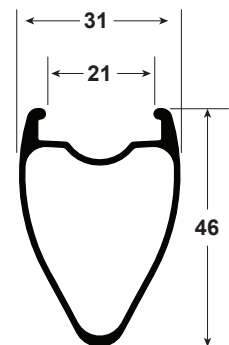

BLACKLABEL 46 PRO DB XDR

445-39435-1600	WS, BL46 PRO TL DB XDR 20/24H 142	
445-39435-2000	W, BL46 PRO TL DB FRNT 20H 100	1
435-39435-6201	D RIM, H20 BL46 20H	1
20918	RIM TAPE, TL 22MM 5.5M INSTALLED	1
21860	HUB, i9 DB CL 12MM FRONT 20H	1
21743	SPOKE, SPM CX-RAY 289MM SP BLK	10
21743	SPOKE, SPM CX-RAY 289MM SP BLK	10
20911	NIPPLE, HEX HIDDEN INTERNAL	20
441-39344-A060	W ACC KIT, BASE +60 ALLOY FRNT	1
20357	VALVE STEM, TL ALLOY 60MM BLK	1
21869	END CAP, i9 DB FRT TA 15x100	1
445-39435-2600	W, BL46 PRO TL DB XDR 24H 142	1
435-39435-6241	D RIM, H20 BL46 24H	1
20918	RIM TAPE, TL 22MM 5.5M INSTALLED	1
21866	HUB, i9 DB CL 142/12 XD 24H	1
21594	SPOKE, SPM CX-RAY 281MM SP BLK	12
21577	SPOKE, SPM CX-RAY 278MM SP BLK	12
20911	NIPPLE, HEX HIDDEN INTERNAL	24
441-39343-A060	W ACC KIT, BASE +60 ALLOY	1
20357	VALVE STEM, TL ALLOY 60MM BLK	1

FREEHUB OPTIONS

21856	FREEHUB, i9 RB/DB SHIM 10/11SP
21857	FREEHUB, i9 RB/DB XDR 11/12SPD
21858	FREEHUB, i9 RB/DB CAMPY 11 SPD
423-39272	FREEHUB, i9 CAMPY N3W TORCH 13SPD W/DS E

END CAP OPTIONS

21867	END CAP, i9 DB FRT QR 9x100
21868	END CAP, i9 DB FRT TA 12x100
21869	END CAP, i9 DB FRT TA 15x100
21870	END CAP, i9 DB REAR QR 9x135
21871	END CAP, i9 DB REAR TA 12x142
21872	END CAP, i9 DB REAR TA 12x135

BL 46 PRO/EXPERT DB