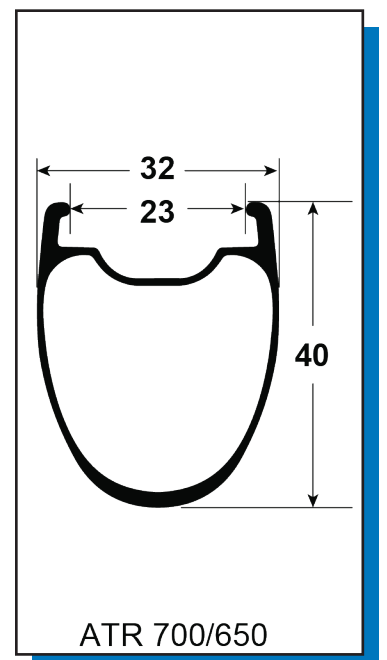

FREEHUB OPTIONS

21793	SPACER, I9 REAR AXLE
21791	AXLE, I9 DB REAR CL 15/12/1
21867	END CAP, I9 DB FRT QR 9X100
21868	END CAP, I9 DB FRT TA 12X100
21869	END CAP, I9 DB FRT TA 15X100
21870	END CAP, I9 DB REAR QR 9X135
21871	END CAP, I9 DB REAR TA 12X142
21872	END CAP, I9 DB REAR TA 12X135
21856	FREEHUB, I9 RB/DB SHIM 10/11SP
21857	FREEHUB, I9 RB/DB XDR 11/12SPD
21858	FREEHUB, I9 RB/DB CAMPY 11 SPD
20158	BEARING, MR17287
20167	BEARING, ENDURO 61803 ABEC 5
20168	BEARING, ENDURO 61903 ABEC 5
21847	HUB I9 ROAD 3 PAWL SPRING KIT