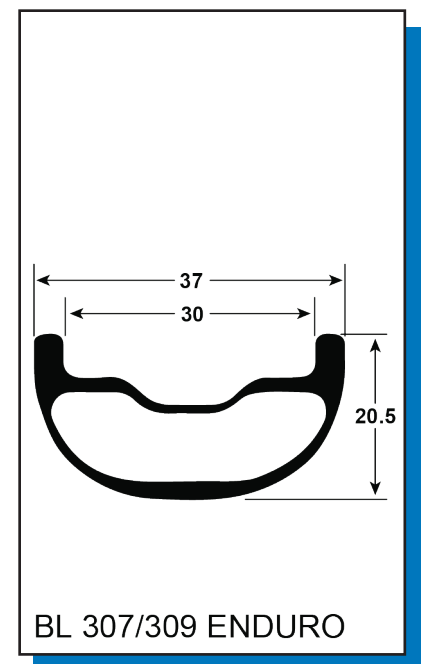

TR 307 EN 157

447-39558-1301	WS, TR307 ENDURO TSS MS/XD 157 28/28	
447-39558-2000	W, TR307 ENDURO TSS FRNT 110 28H	1
437-39558-5280	D RIM, TR307 DOWN 28H	1
427-39250-0002	RIM TAPE, TL 34MM 5.5M INSTALED	1
16-38384-C001	SRX CL F Hub 28h Blk 110x15	1
421-39692-0285	SPOKE, SPM SPRINT SP 285MM BLK	28
20355	NIPPLE, EXT BLACK BRASS SQ HEAD	28
425-39558-0001	DECAL, TR307 ENDURO 28H	1
441-39343-B045	ACC KIT, BASE +45 BRASS	1
21011	VALVE STEM, TUBELESS 45MM LONG	1
447-39558-2301	W, TR307 ENDURO TSS MS/XD 157 28H	1
437-39558-5280	D RIM, TR307 DOWN 28H	1
427-39250-0002	RIM TAPE, TL 34MM 5.5M INSTALED	1
16-38405-C006	SRX CL R Hub 28h 157x12 MS 3P AL/AL	1
421-39692-0285	SPOKE, SPM SPRINT SP 285MM BLK	28
20355	NIPPLE, EXT BLACK BRASS SQ HEAD	28
425-39558-0001	DECAL, TR307 ENDURO 28H	1
281-31520-K004	SRC/SRX FH Body Kit XD Alloy 3 Pawl	1
441-39343-B045	ACC KIT, BASE +45 BRASS	1
21011	VALVE STEM, TUBELESS 45MM LONG	1

FREEHUB OPTIONS

281-31520-K001	SRC/SRX FH Body Kit HG Steel 3 Pawl
281-31520-K002	SRC/SRX FH Body Kit HG Alloy 3 Pawl
281-31520-K003	SRC/SRX FH Body Kit XD Steel 3 Pawl
281-31520-K004	SRC/SRX FH Body Kit XD Alloy 3 Pawl
281-31520-K007	SRC/SRX FH Body Kit MS Alloy 3 Pawl
281-31520-K008	SRC/SRX FH Body Kit MS Steel 3 Pawl

END CAP OPTIONS

281-31519-K017	SRX CL Front 15mm End Cap Kit
281-31519-K014	SRX CL Rear 12mm HG End Cap Kit
281-31519-K015	SRX CL Rear 12mm XD End Cap Kit
281-31519-K016	SRX CL Rear 12mm MS End Cap Kit