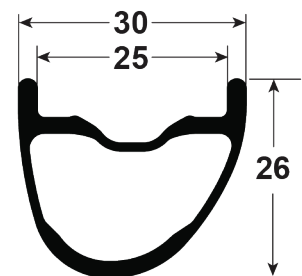

G700 PRO XDR

446-38956-1600	WS, BL G700 TSS CL XDR 20_24H 142	
446-38956-2000	W, BL G700 TSS CL FRNT 20H 100	1
436-38807-6200	D RIM, H20 BL G700 20H	1
20917	RIM TAPE, TUBELESS 28MM 5.5 M	1
21860	HUB, i9 DB CL 12MM FRONT 20H	1
21602	SPOKE, SPM CX-RAY SP 300MM BLK	10
21603	SPOKE, SPM CX-RAY SP 301MM BLK	10
20311	NIPPLE, EXT BLACK ALLOY SQ HEAD	20
441-39344-A050	W ACC KIT, BASE +50 ALLOY FRNT	1
20356	VALVE STEM, TL ALLOY 50MM BLK	1
21869	END CAP, i9 DB FRT TA 15x100	1
446-38956-2600	W, BL G700 TSS CL XDR 24H 142	1
436-38807-6240	D RIM, H20 BL G700 24H	1
20917	RIM TAPE, TUBELESS 28MM 5.5 M	1
21861	HUB, i9 DB CL 142/12 XD 24H	1
21745	SPOKE, SPM CX-RAY SP 295MM BLK	12
21599	SPOKE, SPM CX-RAY SP 296MM BLK	12
20311	NIPPLE, EXT BLACK ALLOY SQ HEAD	24
441-39343-A050	W ACC KIT, BASE +50 ALLOY	1
20356	VALVE STEM, TL ALLOY 50MM BLK	1

FREEHUB OPTIONS

21856	FREEHUB, i9 RB/DB SHIM 10/11SP
21857	FREEHUB, i9 RB/DB XDR 11/12SPD
21858	FREEHUB, i9 RB/DB CAMPY 11 SPD
423-39272	FREEHUB, i9 CAMPY N3W TORCH 13SPD W/DS E

END CAP OPTIONS

21867	END CAP, i9 DB FRT QR 9x100
21868	END CAP, i9 DB FRT TA 12x100
21879	END CAP, i9 DB FRT TA 15x100
21870	END CAP, i9 DB REAR QR 9x135
21871	END CAP, i9 DB REAR TA 12x142
21872	END CAP, i9 DB REAR TA 12x135

G700/G650