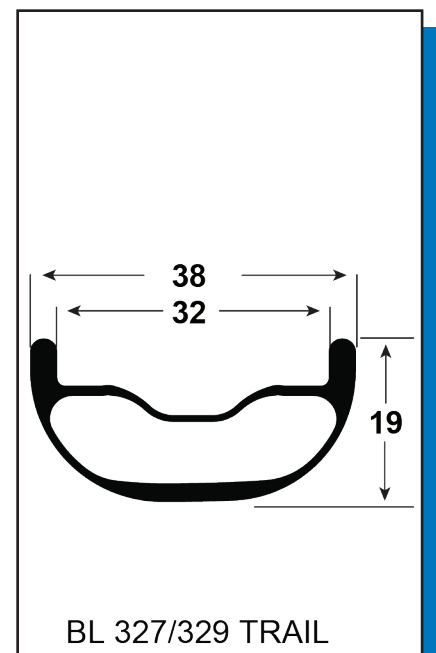

BLACKLABEL 329 TRAIL PRO 148 MS

447-39246-1300	WS, BL329 TRAIL PRO TSS 148 MS 28/28H	
447-39246-2000	W, BL329 TRAIL PRO TSS 110 FRNT 28H	1
437-38943-6280	D RIM, H2O BL 329 Trail 28h	1
427-39250-0002	RIM TAPE, TL 34MM 5.5M INSTALED	1
22544	HUB, I9 HDMTN SP CL 110/15 TA 28H	1
421-39551-0307	SPOKE, SPM CX-RAY SP 307MM BLK	28
20311	NIPPLE, EXT BLACK ALLOY SQ HEAD	28
441-39343-A040	ACC KIT, BASE +40 ALLOY	1
426-39345-A040	VALVE STEM 40MM ALLOY	1
447-39246-2300	W, BL 329 TRAILPRO TSS 148 MS 28H	1
437-38943-6280	D RIM, H2O BL 329 Trail 28h	1
427-39250-0002	RIM TAPE, TL 34MM 5.5M INSTALED	1
22526	HUB, I9 HDMTN SP CL MS 148/12 28H	1
421-39551-0307	SPOKE, SPM CX-RAY SP 307MM BLK	28
20311	NIPPLE, EXT BLACK ALLOY SQ HEAD	28
441-39343-A040	ACC KIT, BASE +40 ALLOY	1
426-39345-A040	VALVE STEM 40MM ALLOY	1

FREEHUB OPTIONS

22530	FREEHUB, I9 HD SPL 10-SP MTN 6-PAWL
22531	FREEHUB, I9 HD XD 11-SP MTN 6-PAWL
22532	FREEHUB, I9 HD MS 12-SPD MTN 6-PAWL

END CAP OPTIONS

22538	END CAP, I9 HDMTN FRNT 15MM KIT
22541	END CAP, I9 HD RR MS 142/148/12 KIT
22540	END CAP, I9 HD RR 142/148/12 KIT

BLACKLABEL 329 TRAIL PRO 157 MS