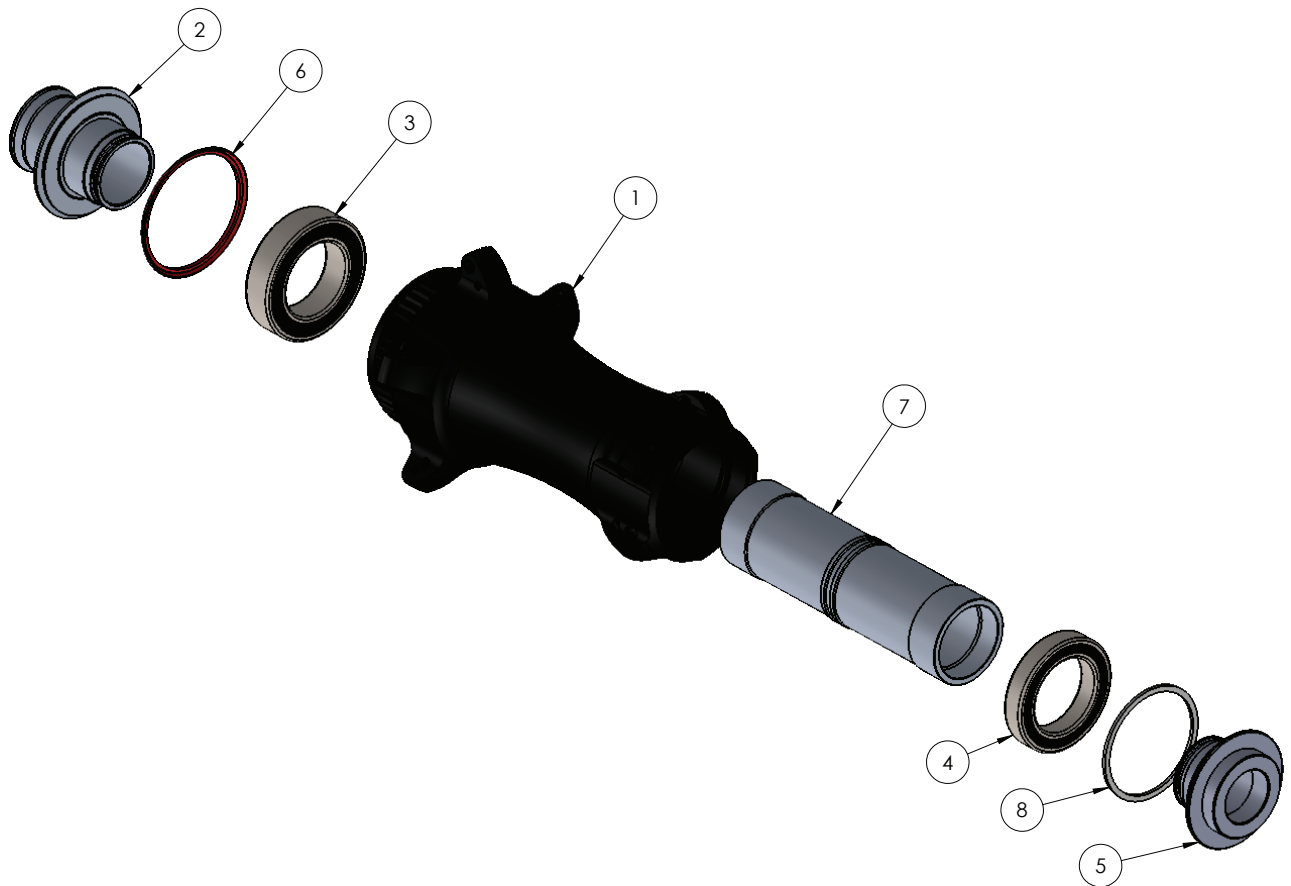

19 DB CL 12MM FRONT 20H

ITEM #	PART #	DESCRIPTION	QTY
1		Hub Shell	1
2	21868	END CAP, I9 DB FRT TA 12x100	1
3	20185	BEARING, MR17287	1
4	20167	BEARING, ENDURO 61803 ABEC 5	1
5	N/A	See Item 2	
6	N/A		
7	21784	AXLE, I9 DB FRONT 12/15/100	1
8	N/A		

WARNING: The information contained herein is proprietary and confidential to Reynolds Cycling and Reynolds Cycling affiliates. This document is not intended for public distribution or disclosure. This document may be referenced and reproduced for and by Reynolds Cycling and Reynolds Cycling affiliates only.